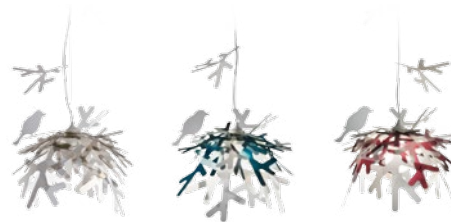

PRODUCT / PRODOTTO	DIMENSIONS / MISURE	COLOUR / COLORE	CODE / CODICE
SUSPENSION Bulbs E27:  1 X 12W LED Filament Dimmable with: Dimmable bulbs Made of: Lentiflex® - Opalflex® Weight: net Kg 0,6 - gross Kg 1,9 Package: 41 x 41 x h. 41 cm		 GOLD	LUISM00GLD01T00000EU
		 BLUE	LUISM00BLU01T00000EU
		 PURPLE	LUISM00PRP01T00000EU

CANOPY DETAILS

LUIS

Ø10 cm x h. 5,5 cm (Ø 4" x h. 2")

6m. cable kit must be ordered with lamp purchase
Kit Cavi da 6m da richiedere tassativamente in fase di ordine

Kit di installazione multipla su richiesta
Multiple installation kit on request

LUIS ENTIRE COLLECTION

FINISHING

GOLD

BLUE

PURPLE