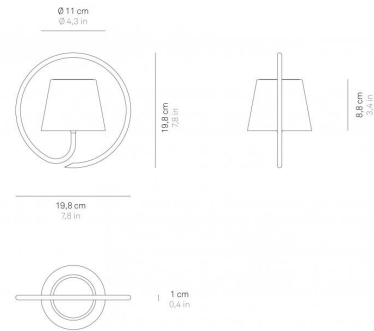

POLDINA

HANGING

zafferano

LAMPES A PORTER

LED dimmable

IP54

Poldina suspension lamp is a battery-operated portable and rechargeable suspension lamp, equipped with dimmer touch control.

Rope not included
Power charger with micro usb plug - included

Accessories:

- Multi-socket USB charger (8xUSB) - LD0340RA
- Replacement battery pack BAT04703706701900

CODE	COLOR	
LD0286B3	White	
LD0286N3	Dark grey	
LD0286R3	Rust	

DIMENSIONS AND HOLES

Dimensions $\varnothing$ 19,8 cm / $\varnothing$ 7,8 in

ILLUMINOTECHNICAL SPECIFICATIONS

Source	LED
Type	SMD
Total Watt	2,2 W
Lumen lamp	188 lm
Colour temperature	3000 K
CRI	>80
Lamp life	about 450 charges

ILLUMINOTECHNICAL SPECIFICATIONS

Voltage	220-240 V
Frequency	50 - 60 HZ
Battery	lithium battery (18650/2200mAh*2) INCLUDED - REPLACEABLE