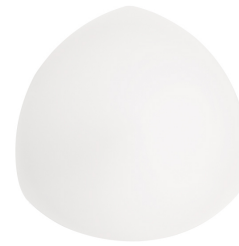

ASIA

Wall and ceiling lamp, with diffuser in opal blown glass and base in white epoxy-coated metal.

Ø 30 LED/HALO/FLUO

LAMPING

Source	E27 A60
Total power	100W
Emission	diffused
Switching	dimmable, according to bulb
Tension	230V
Materials	metal + glass

Codes

ASI EWW 41

Structure/Diffuser

white/opal white

PACKAGE

Package 01

Dimension: 41x41x14 cm / Gross weight: 3 kg

Certificazioni