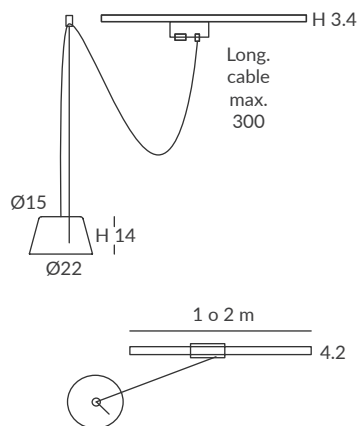

SENTO colgantes / *SENTO suspensions*

REF.
27862

COLGANTE CARRIL
TRACK SUSPENSION
IP20

MATERIAL
Metal y acrílico / *Metal & acrylic*

ACABADO / FINISH
Negro mate, blanco mate o blanco
Matt black, matt white or white
Difusor: opal mate / *Diffuser: matt opal*

INSTALACIÓN / INSTALLATION
- 1 x GU10 LED 8W Ø5cm
- 1 x GU10 LED 14W Ø11.1cm L:7.5cm
- 1 x COB LED 10W
CRI>90
Cálida / *Warm* 3000K 432lm
Neutra / *Neutral* 4000K 451lm