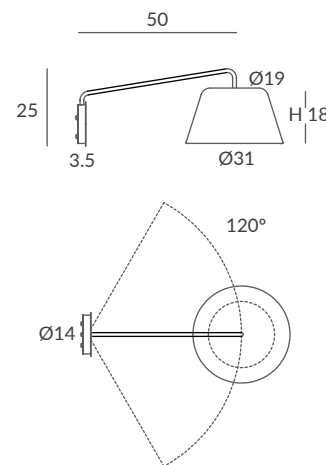

REF.
28980

APLIQUE / WALL LAMP
IP20

MATERIAL
Metal y acrílico / *Metal & acrylic*

ACABADO / FINISH
Negro mate, blanco mate, blanco,
beige, marsala y oliva
*Matt black, matt white, white,
beige, marsala and olive*
Base y brazo: blanco o negro mate
Base and arm: white or matt black
Difusor: opal mate / *Diffuser: matt opal*

INSTALACIÓN / INSTALLATION
- 1 x E27 LED 15W Ø6cm
- 1 x COB LED 10W
CRI>90
Cálida / *Warm* 3000K 432lm
Neutra / *Neutral* 4000K 451lm