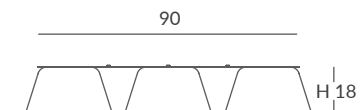

REF.
28260/70

PLAFÓN / CEILING LIGHT
IP20

MATERIAL
Metal y acrílico / Metal & acrylic

ACABADO / FINISH
Negro mate, blanco mate, blanco,
beige, marsala y oliva
Matt black, matt white, white,
beige, marsala and olive
Base: blanco o negro mate
Base: white or matt black
Difusor: opal mate / Diffuser: matt opal

INSTALACIÓN / INSTALLATION
- 3 x GU10 LED 8W Ø5cm
- 3 x GU10 LED 14W Ø11.1cm L:7.5cm
- 3 x COB LED 10W
CRI>90
Cálida / Warm 3000K 432lm
Neutra / Neutral 4000K 451lm