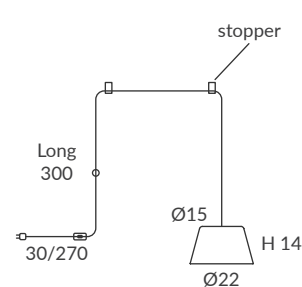

REF.
27861/1

COLGANTE / *SUSPENSION*
IP20

MATERIAL
Metal y acrílico / *Metal & acrylic*

ACABADO / *FINISH*
Negro mate, blanco mate, blanco,
beige, marsala y oliva
Matt black, matt white, white,
beige, marsala and olive
Difusor: opal mate / *Diffuser: matt opal*

INSTALACIÓN / *INSTALLATION*
- 1 x GU10 LED 8W Ø5cm
- 1 x GU10 LED 14W Ø11.1cm L:7.5cm
- 1 x COB LED 10W
CRI>90
Cálida / *Warm* 3000K 432lm
Neutra / *Neutral* 4000K 451lm

(Con enchufe, interruptor para 1 pantalla y 4 stoppers)
(*With plug and switch for 1 lampshade and 4 stoppers*)