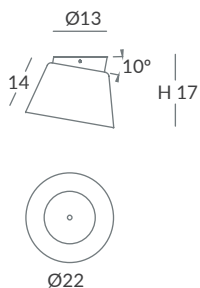

NOVEDADES SENTO: plafones / NEW SENTOs: ceiling lamps

REF.
27010/0

PLAFÓN / CEILING LIGHT
IP20

MATERIAL
Metal y acrílico / Metal & acrylic

ACABADO / FINISH
Negro mate, blanco mate, blanco,
beige, marsala y oliva
*Matt black, matt white, white,
beige, marsala and olive*
Base: blanco o negro mate
Base: white or matt black
Difusor: opal mate / *Diffuser: matt opal*

INSTALACIÓN / INSTALLATION
- 1 x GU10 LED 8W Ø5cm
- 1 x GU10 LED 14W Ø11.1cm L:7.5cm
- 1 x COB LED 10W
CRI>90
Cálida / *Warm 3000K 432lm*
Neutra / *Neutral 4000K 451lm*