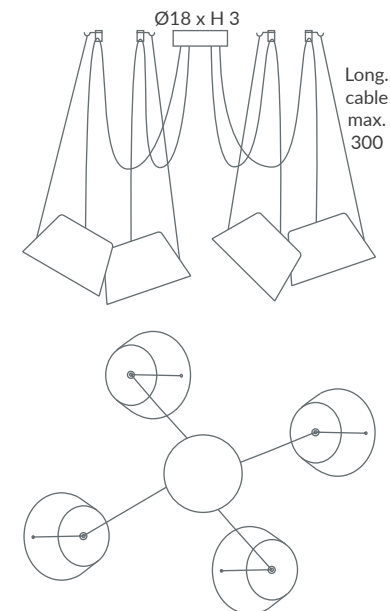

REF.
28080/2 28080/3 28080/4
28080/5 28080/6

COLGANTE / SUSPENSION
De 2 a 6 con salida inferior
From 2 to 6 with cable inferior exit
IP20

MATERIAL
Metal y acrílico / *Metal & acrylic*

ACABADO / FINISH
Negro mate, blanco mate o blanco
Matt black, matt white or white
Difusor: opal mate / *Diffuser: matt opal*

INSTALACIÓN / INSTALLATION
- 2-6 x E27 LED 15W Ø6cm
- 2-6 x COB LED 10W
CRI>90
Cálida / *Warm* 3000K 432lm
Neutra / *Neutral* 4000K 451lm