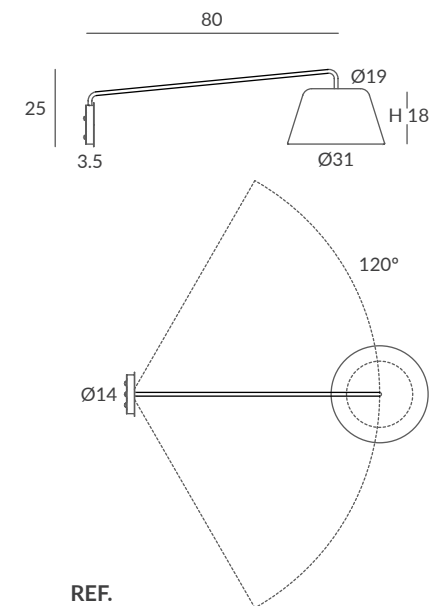

REF.
28980/L

APLIQUE / WALL LAMP
IP20

MATERIAL
Metal y acrílico / *Metal & acrylic*

ACABADO / FINISH
Negro mate, blanco mate, blanco,
beige, marsala y oliva
*Matt black, matt white, white,
beige, marsala and olive*
Base y brazo: blanco o negro mate
Base and arm: white or matt black
Difusor: opal mate
Diffuser: matt opal

INSTALACIÓN / INSTALLATION
- 1 x E27 LED 15W Ø6cm
- 1 x COB LED 10W
CRI>90
Cálida / *Warm* 3000K 432lm
Neutra / *Neutral* 4000K 451lm

dim L,C dim Casambi

Archivos 3D y ficheros fotométricos disponibles / *3D and photometric files available*