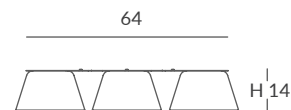

SENTO plafones / SENTO ceiling lights

REF.
28260/50

PLAFÓN / CEILING LIGHT
IP20

MATERIAL
Metal y acrílico / Metal & acrylic

ACABADO / FINISH
Negro mate, blanco mate, blanco,
beige, marsala y oliva
Matt black, matt white, white,
beige, marsala and olive
Base: blanco o negro mate
Base: white or matt black
Difusor: opal mate / Diffuser: matt opal

INSTALACIÓN / INSTALLATION
- 3 x GU10 LED 8W Ø5cm
- 3 x GU10 LED 14W Ø11.1cm L:7.5cm
- 3 x COB LED 10W
CRI>90
Cálida / Warm 3000K 432lm
Neutra / Neutral 4000K 451lm

REF.
28280/70

PLAFÓN / CEILING LIGHT
IP20

MATERIAL
Metal y acrílico / Metal & acrylic

ACABADO / FINISH
Negro mate, blanco mate, blanco,
beige, marsala y oliva
Matt black, matt white, white,
beige, marsala and olive
Base: blanco o negro mate
Base: white or matt black
Difusor: opal mate / Diffuser: matt opal

INSTALACIÓN / INSTALLATION
- 3 x E27 LED 15W Ø6cm
- 3 x COB LED 10W
CRI>90
Cálida / Warm 3000K 432lm
Neutra / Neutral 4000K 451lm

REF.
28260/70

PLAFÓN / CEILING LIGHT
IP20

MATERIAL
Metal y acrílico / Metal & acrylic

ACABADO / FINISH
Negro mate, blanco mate, blanco,
beige, marsala y oliva
Matt black, matt white, white,
beige, marsala and olive
Base: blanco o negro mate
Base: white or matt black
Difusor: opal mate / Diffuser: matt opal

INSTALACIÓN / INSTALLATION
- 3 x GU10 LED 8W Ø5cm
- 3 x GU10 LED 14W Ø11.1cm L:7.5cm
- 3 x COB LED 10W
CRI>90
Cálida / Warm 3000K 432lm
Neutra / Neutral 4000K 451lm

REF.
28280/100

PLAFÓN / CEILING LIGHT
IP20

MATERIAL
Metal y acrílico / Metal & acrylic

ACABADO / FINISH
Negro mate, blanco mate, blanco,
beige, marsala y oliva
Matt black, matt white, white,
beige, marsala and olive
Base: blanco o negro mate
Base: white or matt black
Difusor: opal mate / Diffuser: matt opal