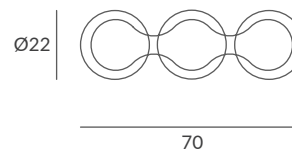

SENTO plafones / SENTO ceiling lights

REF.
28260/50

PLAFÓN / CEILING LIGHT
IP20

MATERIAL
Metal y acrílico / Metal & acrylic

ACABADO / FINISH
Negro mate, blanco mate, blanco,
beige, marsala y oliva
Matt black, matt white, white,
beige, marsala and olive
Base: blanco o negro mate
Base: white or matt black
Difusor: opal mate / Diffuser: matt opal

INSTALACIÓN / INSTALLATION
- 3 x GU10 LED 8W Ø5cm
- 3 x GU10 LED 14W Ø11.1cm L:7.5cm
- 3 x COB LED 10W
CRI>90
Cálida / Warm 3000K 432lm
Neutra / Neutral 4000K 451lm

REF.
28280/70

PLAFÓN / CEILING LIGHT
IP20

MATERIAL
Metal y acrílico / Metal & acrylic

ACABADO / FINISH
Negro mate, blanco mate, blanco,
beige, marsala y oliva
Matt black, matt white, white,
beige, marsala and olive
Base: blanco o negro mate
Base: white or matt black
Difusor: opal mate / Diffuser: matt opal

INSTALACIÓN / INSTALLATION
- 3 x E27 LED 15W Ø6cm
- 3 x COB LED 10W
CRI>90
Cálida / Warm 3000K 432lm
Neutra / Neutral 4000K 451lm

REF.
28260/70

PLAFÓN / CEILING LIGHT
IP20

MATERIAL
Metal y acrílico / Metal & acrylic

ACABADO / FINISH
Negro mate, blanco mate, blanco,
beige, marsala y oliva
Matt black, matt white, white,
beige, marsala and olive
Base: blanco o negro mate
Base: white or matt black
Difusor: opal mate / Diffuser: matt opal

INSTALACIÓN / INSTALLATION
- 3 x GU10 LED 8W Ø5cm
- 3 x GU10 LED 14W Ø11.1cm L:7.5cm
- 3 x COB LED 10W
CRI>90
Cálida / Warm 3000K 432lm
Neutra / Neutral 4000K 451lm

REF.
28280/100

PLAFÓN / CEILING LIGHT
IP20

MATERIAL
Metal y acrílico / Metal & acrylic

ACABADO / FINISH
Negro mate, blanco mate, blanco,
beige, marsala y oliva
Matt black, matt white, white,
beige, marsala and olive
Base: blanco o negro mate
Base: white or matt black
Difusor: opal mate / Diffuser: matt opal