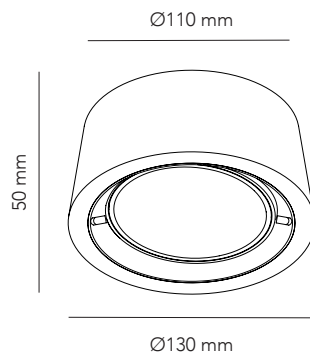

OPTIC OUT

Design: Nital Patel

Including 3 changeable colour rings

- black, white and gold

*Rose gold for indoor only

OPTIC OUT 1

OPTIC OUT 1+

OPTIC OUT - 2700 K

Design: Nital Patel

ART. NAME	OPTIC OUT	OPTIC OUT 1+	-
Art. no. white/black	270340	270350	-
Art. no. black/white	270341	270351	-
Art. no. rose gold	270342	270352	
Art. no. titanium	270343	270353	
EAN white/black	5711389703400	5711389703509	-
EAN black/white	5711389703417	5711389703516	-
EAN rose gold	5711389703424	5711389703523	
EAN titanium	5711389703431	5711389703530	
Material	Aluminium / Acrylic	Aluminium / Acrylic	-
Light source	Lumens	Lumens	-
Lifetime	50.000	50.000	-
Number of light sources	1	1	-
Electronical gear	N/A	N/A	-
Driver watt	N/A	N/A	-
Light source watt	6	10	-
System watt	6	10	-
Voltage	230V	230V	-
Dimmable	Leading/trailing Edge	Leading/trailing Edge	-
Lumen output	540	900	-
Lumen pr. watt	90	90	-
Flux	N/A	N/A	-
CCT (K)	2700	2700	-
RA/CRI	>90	>90	-
Mac Adam	3	3	-
Light distribution	N/A	N/A	-
Beam angle	N/A	N/A	-
Tilt angle	N/A	N/A	-
Cutout mm.	N/A	N/A	-
Rotation	N/A	N/A	-
Looping	Yes	Yes	-