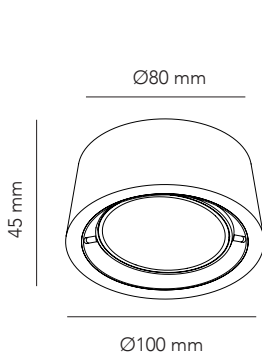

OPTIC OUT

Design: Nital Patel

Including 3 changeable colour rings

- black, white and gold

*Rose gold for indoor only

OPTIC OUT 1

OPTIC OUT 1+

OPTIC OUT - 2700 K

Design: Nital Patel

ART. NAME	OPTIC OUT	OPTIC OUT 1+	-
Art. no. white/black	270340	270350	-
Art. no. black/white	270341	270351	-
Art. no. rose gold	270342	270352	
Art. no. titanium	270343	270353	
EAN white/black	5711389703400	5711389703509	-
EAN black/white	5711389703417	5711389703516	-
EAN rose gold	5711389703424	5711389703523	
EAN titanium	5711389703431	5711389703530	
Material	Aluminium / Acrylic	Aluminium / Acrylic	-
Light source	Lumens	Lumens	-
Lifetime	50.000	50.000	-
Number of light sources	1	1	-
Electronical gear	N/A	N/A	-
Driver watt	N/A	N/A	-
Light source watt	6	10	-
System watt	6	10	-
Voltage	230V	230V	-
Dimmable	Leading/trailing Edge	Leading/trailing Edge	-
Lumen output	540	900	-
Lumen pr. watt	90	90	-
Flux	N/A	N/A	-
CCT (K)	2700	2700	-
RA/CRI	>90	>90	-
Mac Adam	3	3	-
Light distribution	N/A	N/A	-
Beam angle	N/A	N/A	-
Tilt angle	N/A	N/A	-
Cutout mm.	N/A	N/A	-
Rotation	N/A	N/A	-
Looping	Yes	Yes	-