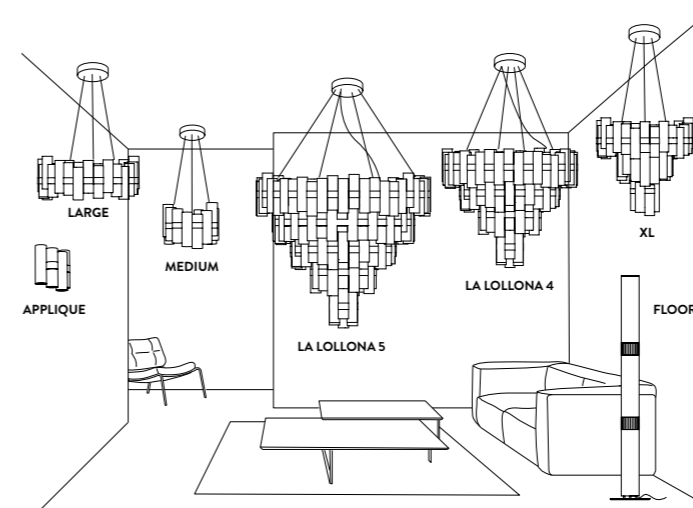

PRODUCT / PRODOTTO	DIMENSIONS / MISURE	COLOUR / COLORE	CODE / CODICE
SUSPENSION MEDIUM LED: 40W - 110~240Vac / 24Vdc 4.600 Lumen - 2700 Kelvin (warm white) CRI > 90 Dimmable with: PWM, 0-10 or Potentiometer Made of: Lentiflex® / Cristalflex® / Opalflex® Brushed Goldflex® or Pewterflex® Weight: net Kg 2 - gross Kg 4,3 Package: 54 x 55 x h. 44 cm CB REPORT AVAILABLE		☐ WHITE	LALSM00WHT01T00000EU
		☒ GRADIENT	LALSM00GRD01T00000EU
		☐ GOLD	LALSM00GLD01T00000EU
		☐ PEWTER WHITE	LALSM00PWT01T00000EU
		ADDITIONAL DIMMING SYSTEM DALI, BLUETOOTH, CASAMBI, TRIAC UPON REQUEST	

CANOPY DETAILS

LA LOLLONA 5 / 4: Ø31/35 cm x h. 5 cm (Ø 12/13-3/4" x h. 2")
Standard cable kit: 6 m - *Kit cavi da 6m standard*

XL: Ø25,5 cm x h. 5 cm (Ø10" x h. 2")
LARGE: Ø 25,5 cm x h. 5 cm (Ø10" x h. 2")
6 m. cable kit also available for purchase after lamp order
Kit Cavi da 6m acquistabile anche successivamente

MEDIUM: Ø 16 cm x h. 3,5 cm (Ø 6-1/4" x h.1-1/2")
6m. cable kit must be ordered with lamp purchase
Kit Cavi da 6m da richiedere tassativamente in fase di ordine

LA LOLLO ENTIRE COLLECTION