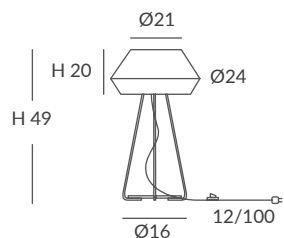

BANYO sobremesa / BANYO table lamps

REF.
22001

SOBREMESA / TABLE LAMP
IP20

MATERIAL
Metal y cuerda / *Metal and cord*

ACABADO / FINISH
Estructura pantalla: blanca
Lampshade structure: white
Estructura base: blanco texturado o negro texturado
Base structure: granulated white or granulated black
Cuerda: ver colores estándar
Cord: see standard colors

INSTALACIÓN / INSTALLATION
- E27 LED 1x15W Ø6cm

OPCIÓN: Cuerda ECO / OPTION: Cord ECO