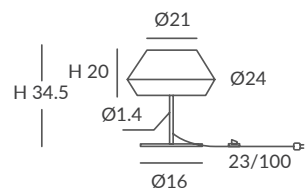

REF.
22003

SOBREMESA / TABLE LAMP
IP20

MATERIAL
Metal y cuerda / *Metal and cord*

ACABADO / FINISH
Estructura pantalla: blanca
Lampshade structure: white
Estructura base: blanco texturado o negro texturado
Base structure: granulated white or granulated black
Cuerda: ver colores estándar
Cord: see standard colors

INSTALACIÓN / INSTALLATION
- E27 LED 1x15W Ø6cm

OPCIÓN: Cuerda ECO / OPTION: Cord ECO

dim Casambi

Bombillas NO incluidas / *Light bulbs NOT included*
Archivos 3D y ficheros fotométricos disponibles / *3D and photometric files available*