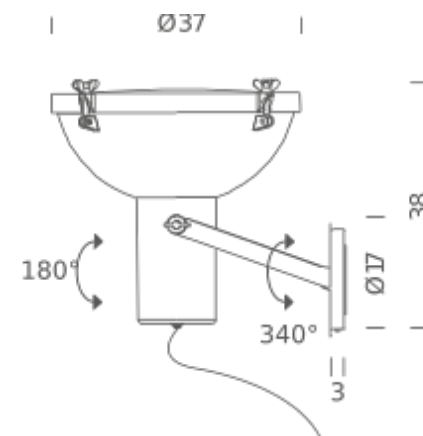

PROJECTEUR 365 WALL CEILING

Le Corbusier

The Projecteur of Le Corbusier was designed for the Chandigarh High Court, India, in 1954. Aluminum body painted in night blue, white sand or moka. Diffuser glass curved and sandblasted in the inner part. The Projecteur 365 has a painted body, base and canopies. Screws and small metal parts are black chromed. Available in the floor, wall/ ceiling and pendant versions. The wall/ceiling and pendant lamps are available also in the outdoor version (IP54). The Projecteur 165 Mini is available in the clamp, wall and pendant versions. Clamp and canopies are painted in matt black with screws and small black chrome metal parts. Diffused and adjustable light output. E27 socket allows the use of fluorescent and LED sources.

Structure/Diffuser

night blue/sanded
white sand/sanded
moka/sanded

PACKAGE

Package 01

Dimension: 50x50x50 cm / Gross weight: 7 kg

Certificazioni

LED/HALO/FLUO IP54

LAMPING

Source	E27
Total power	60W
Emission	direct, spot
Switching	dimmable, according to bulb
Tension	230V
IP class	54
Materials	aluminium
Notes	orientable

Codes

PRJ EDW 32
PRJ EWS 32
PRJ EMS 32

Structure/Diffuser

night blue/sanded
white sand/sanded
moka/sanded

PACKAGE

Package 01

Dimension: 50x50x50 cm / Gross weight: 7 kg

Certificazioni

CE ENEC IP54