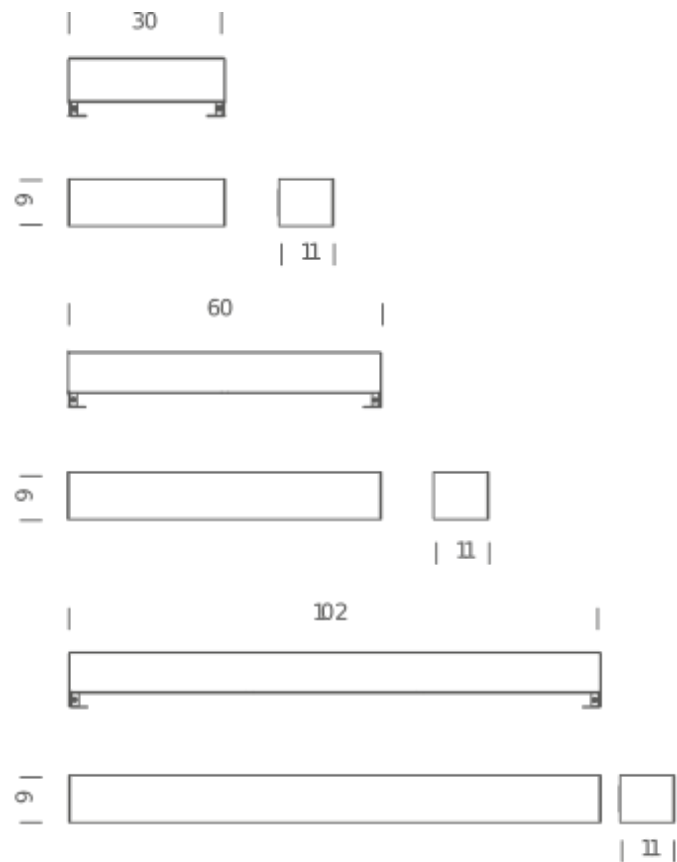

30 LED

LAMPING

Source	2x linear LED
Total power	2x8W
Emission	diffused, Up + Down
Switching	dimnable 1-10V
Tension	110/230V
Color temperature	3000K
Luminous flux	2x 750lm
Typ CRI	80
Energy class	A+
Materials	Metal
Notes	max mirror size: W23× th 2,5cm, DALI version on request

60 LED

LAMPING

Source	2x linear LED
Total power	2x10W
Emission	diffused, Up + Down
Switching	dimmable 1-10V
Tension	110/230V
Color temperature	3000K
Luminous flux	2x 1200lm
Typ CRI	80
Energy class	A+
Materials	Metal
Notes	max mirror size: W53x th 2,5cm, DALI version on request

Codes

VII LWW 32

Structure

white

PACKAGE

Package 01

Dimension: 20x21x77 cm / Gross weight: 4,3 kg

Certificazioni

102 LED

LAMPING

Source	2x linear LED
Total power	2x16W
Emission	diffused, Up + Down
Switching	dimmable 1-10V
Tension	110/230V
Color temperature	3000K
Luminous flux	2x 1900lm
Typ CRI	80
Energy class	A+
Materials	Metal
Notes	max mirror size: W95× th 2,5cm, DALI version on request