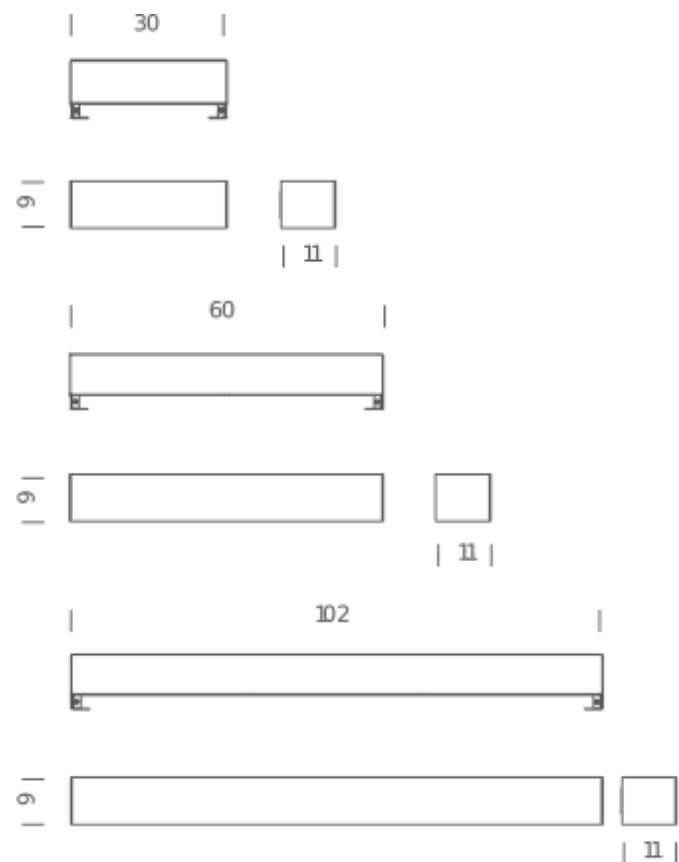

30 LED

LAMPING

Source	2x linear LED
Total power	2x8W
Emission	diffused, Up + Down
Switching	dimnable 1-10V
Tension	110/230V
Color temperature	3000K
Luminous flux	2x 750lm
Typ CRI	80
Energy class	A+
Materials	Metal
Notes	max mirror size: W23× th 2,5cm, DALI version on request

Codes

VII LWW 31

Structure

white

PACKAGE

Package 01

Dimension: 20x21x44 cm / Gross weight: 2,2 kg

Certificazioni

60 LED

LAMPING

Source	2x linear LED
Total power	2x10W
Emission	diffused, Up + Down
Switching	dimmable 1-10V
Tension	110/230V
Color temperature	3000K
Luminous flux	2x 1200lm
Typ CRI	80
Energy class	A+
Materials	Metal
Notes	max mirror size: W53x th 2,5cm, DALI version on request

102 LED

LAMPING

Source	2x linear LED
Total power	2x16W
Emission	diffused, Up + Down
Switching	dimmable 1-10V
Tension	110/230V
Color temperature	3000K
Luminous flux	2x 1900lm
Typ CRI	80
Energy class	A+
Materials	Metal
Notes	max mirror size: W95× th 2,5cm, DALI version on request