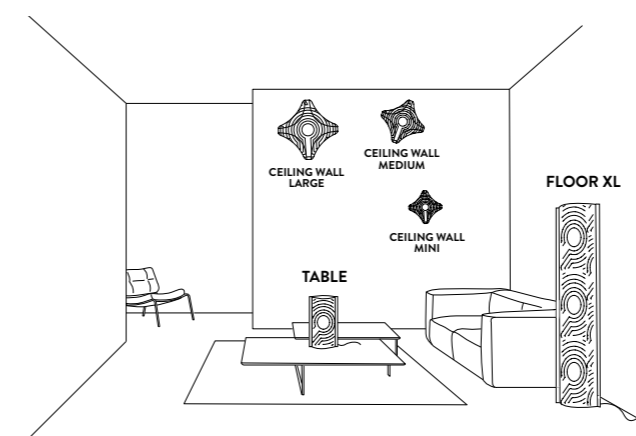

PRODUCT / PRODOTTO	DIMENSIONS / MISURE	COLOUR/COLORE	CODE / CODICE
FLOOR LAMP Bulbs E27: 3 X 12W LED Filament Dimmable with: Dimmable bulbs Made of: Opalflex® With: Dimmer Included Alluminium profiles Weight: net Kg 2,80 - gross Kg 6,00 Package: 37 x 28 x h. 168 cm		☐ HYPERWHITE	TUBFXLOVEN00000000EU
TABLE LAMP Bulbs E14: 1 X 6W LED Filament Made of: Opalflex® Weight: net Kg 0,40 - gross Kg 0,70 Package: 26 x 6 x h. 43 cm		☐ HYPERWHITE	TUBTS00VEN00000000EU

PRODUCT / PRODOTTO	DIMENSIONS / MISURE	COLOUR/COLORE	CODE / CODICE
CEILING WALL LAMP LARGE Bulbs E27: 4 X 12W LED Filament Dimmable with: Dimmable bulbs Made of: Opalflex® With: MagneticSystem® Weight: net Kg 3,00 - gross Kg 5,50 Package: 80 x 80 x h. 25 cm		☐ HYPERWHITE	VENCL00WHT00000000EU
CEILING WALL LAMP MEDIUM Bulbs E27: 3 X 12W LED Filament Dimmable with: Dimmable bulbs Made of: Opalflex® With: MagneticSystem® Weight: net Kg 2,00 - gross Kg 3,00 Package: 54,5 x 14 x h. 56 cm		☐ HYPERWHITE	VENCM00WHT00000000EU
CEILING WALL LAMP SMALL Bulbs E27: 2 X 12W LED Filament Dimmable with: Dimmable bulbs Made of: Opalflex® With: MagneticSystem® Weight: net Kg 0,60 - gross Kg 1,00 Package: 39 x 36 x h. 9,5 cm		☐ HYPERWHITE	VENCS00WHT00000000EU

VENTI ENTIRE COLLECTION

FINISHES