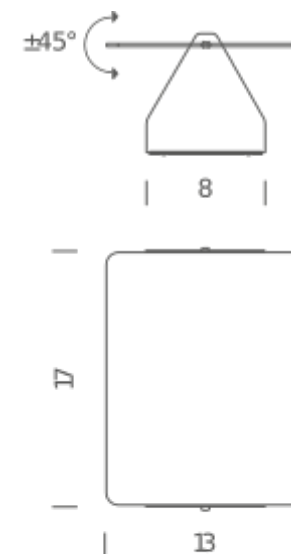

LED

LAMPING

Source	LED board
Total power	10W
Emission	indirect orientable
Switching	not dimmable
Tension	110/230V
Color temperature	3000K
Luminous flux	235lm (source luminous flux)
Typ CRI	85
Energy class	A+
Dimensions	17x13x8
Materials	aluminium
Notes	orientable
Net lamp weight	0,8 kg

Codes

AVP LWD 31	white/aluminium natural anodized
AVP LWN 31	white/black
AVP LWR 31	white/red
AVP LWG 31	white/yellow
AVP LWB 31	white/blue
AVP LWH 31	white/polished inox
AVP LWW31	white/white

PACKAGE

Package 01	Dimension: 15x24x10 cm / Gross weight: 0,9 kg

Certificazioni