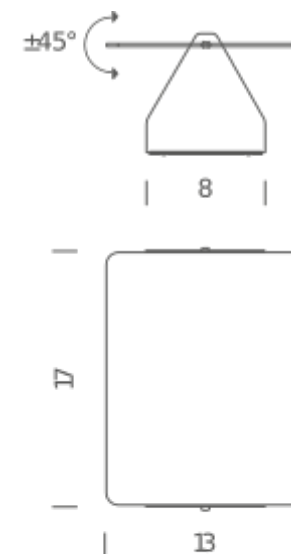

Indirect light output towards the wall and orientable flood beam.

R7S HALO

LAMPING

Source	R7s (75mm)
Total power	80W
Emission	indirect orientable
Switching	dimnable
Tension	230V
Dimensions	17x13x8
Materials	aluminium
Notes	orientable
Net lamp weight	0,8 kg

Codes

AVP HWD 31	<i>Structure/Diffuser</i> white/aluminium natural anodized
AVP HWN 31	white/black
AVP HWH 31	white/polished inox

PACKAGE

Package 01	Dimension: 15x24x10 cm / Gross weight: 0,9 kg
------------	---

Certificazioni

LED

LAMPING

Source	LED board
Total power	10W
Emission	indirect orientable
Switching	not dimmable
Tension	110/230V
Color temperature	3000K
Luminous flux	235lm (source luminous flux)
Typ CRI	85
Energy class	A+
Dimensions	17x13x8
Materials	aluminium
Notes	orientable
Net lamp weight	0,8 kg