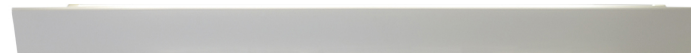

MEZZO ANGOLO

Gabi Peretto

Wall lighting fixture developed to install the lamp in corners to obtain an indirect, diffuse lighting effect on the adjacent walls. Two versions available: 100 and 200cm with linear dimmable LED. The 200cm version is supplied with a cable and dimmer. Lamp structure in extruded aluminium, matt white liquid painted.

LED

LAMPING

Source	linear LED
Total power	26W
Emission	indirect
Switching	Dimmable push, DALI
Tension	230V
Color temperature	3000K
Luminous flux	1980lm
Typ CRI	80
Energy class	A+
Materials	aluminium + steel
Notes	corner mounting kit included