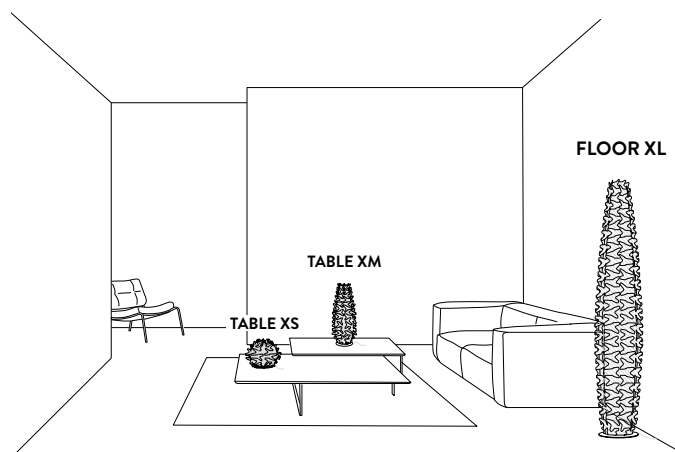

PRODUCT / PRODOTTO	DIMENSIONS / MISURE	COLOUR / COLORE	CODE / CODICE
FLOOR LAMP XL Bulbs E27: 2 X 12W LED Filament Made of: Lentiflex® / Stainless Steel base With: Dimmer Weight: net Kg 3,13 - gross Kg 6,7 Package: 44 x 45 x h. 157 cm		☐ PRISMA	CACFXL0PRS00000000EU
TABLE LAMP XM Bulbs E14: 1 X 6W LED Filament Made of: Lentiflex® / Stainless Steel base Weight: net Kg 1,03 - gross Kg 2 Package: 25 x 24 x h. 41 cm		☐ PRISMA	CACTXM0PRS00000000EU
TABLE LAMP XS Bulbs E14: 1 X 6W LED Filament Made of: Lentiflex® / Stainless Steel base Weight: net Kg 0,98 - gross Kg 1,2 Package: 28 x 28 x h. 25 cm		☐ PRISMA	CACTXS0PRS00000000EU

CACTUS PRISMA ENTIRE COLLECTION

FINISHES