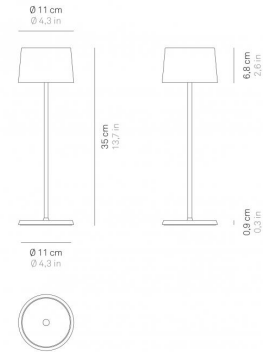

LAMPES A PORTER

COLLECTION

OLIVIA

TABLE

LED dimmable

IP65

Olivia pro is a battery-operated portable and rechargeable table lamp. It is equipped with: contact charging base, dimmer touch control and dimmer memory function which adjusts the light intensity and memorises the dimmer steps. Consequently, every time it is switched on, the light intensity will correspond to that previously set. The lamp is equipped also with a light colour temperature selection function, 2700 or 3000K (dynamic white). It is not recommended to use the lamps with gold metallic leaf, chrome metallic leaf and silver metallic leaf finish for continuous outdoor use.

DIMENSIONS AND HOLES

Dimensions Ø 11 - h 35,5 cm / Ø 4,3 - h 14 in

ILLUMINOTECHNICAL SPECIFICATIONS

Source	LED
Type	SMD
Total Watt	2,2 W
Lumen lamp	144 - 150 lm
Colour temperature	2700 - 3000 K
CRI	>80
Lamp life	about 450 charges