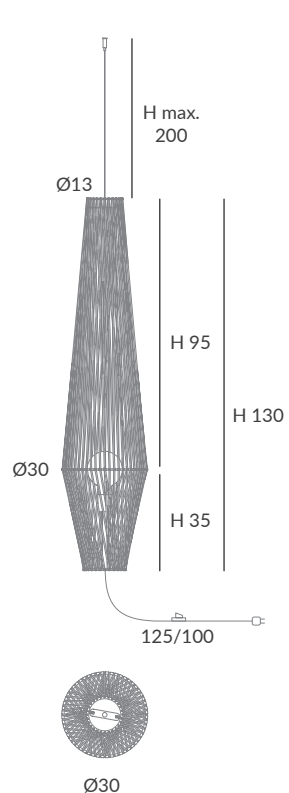

BIMBA colgantes / BIMBA suspensions

REF.
30060/30

COLGANTE / SUSPENSION

(con clavija para enchufe e interruptor de pie)/
(with plug in and foot-operated switch)

IP20

MATERIAL

Metal y cuerda / Metal and cord

ACABADO / FINISH

Estructura: negra / Structure: black

Cuerda: Elegir uno o dos colores (ver carta de colores)

Cord: Choose one or two colors (see cord color chart)

INSTALACIÓN / INSTALLATION

- E27 LED 1x15W Ø9.5cm
- E27 LED 1x20W Ø12cm