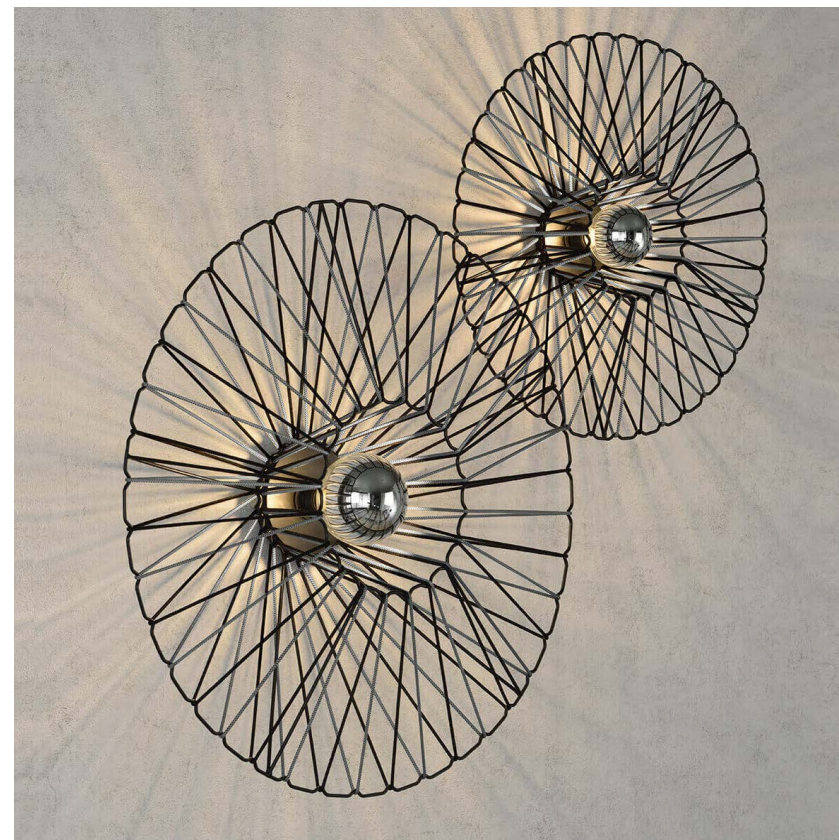

© dim Casambi

Bombillas NO incluidas / *Light bulbs NOT included*
Archivos 3D y ficheros fotométricos disponibles / *3D and photometric files available*