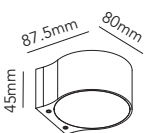

ORBIT MINI UP-DOWN