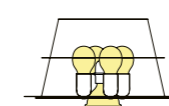

SUSPENSION L