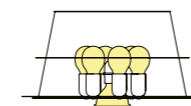

LIGHT SOURCES:

SUSPENSION XL