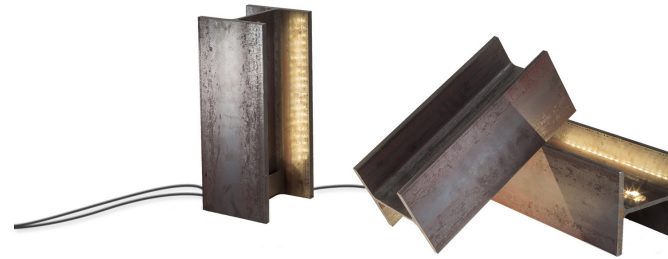

MAIS PLUS QUE CELA JE NE PEUX PAS

Rudy Ricciotti

Family of lamps in two sizes, floor and table lamps with indirect light in industrial style made of rough metal. Each lamp is produced in a traditional way so that small aesthetic and finishing differences between one product and another are a sign of uniqueness. The floor version is also available for outdoor use and is treated with protective paint.

LED INDOOR

LAMPING

Source	linear LED
Total power	10W
Emission	direct/indirect
Switching	dimmable, TRIAC
Tension	220V
Color temperature	2700K
Luminous flux	550lm
Typ CRI	83
Energy class	A+
Materials	steel
Notes	cable length 2,7m, dimmer on cable, also available in 120V
Accessories	Fixing plate,
Net lamp weight	12 kg

Codes

RIC LMM 21

Structure

raw metal

PACKAGE

Package 01

Dimension: 20x20x41 cm / Gross weight: 13,5 kg

Certificazioni

LED OUTDOOR IP 44

LAMPING

Source	linear LED
Total power	10W
Emission	direct/indirect
Switching	dimmable, TRIAC
Tension	220V
Color temperature	2700K
Luminous flux	550lm
Typ CRI	85
Energy class	A+
IP class	44
Materials	steel
Notes	cable length 3m, body and cable IP65 rated, also available in 120V, marine version available on request
Accessories	Fixing plate,
Net lamp weight	12 kg