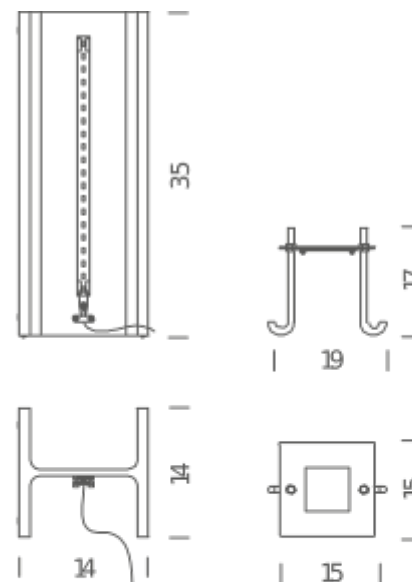

LED INDOOR

LAMPING

Source	linear LED
Total power	10W
Emission	direct/indirect
Switching	dimmable, TRIAC
Tension	220V
Color temperature	2700K
Luminous flux	550lm
Typ CRI	83
Energy class	A+
Materials	steel
Notes	cable length 2,7m, dimmer on cable, also available in 120V
Accessories	Fixing plate,
Net lamp weight	12 kg

Codes

RIC LMM 21

Structure

raw metal

PACKAGE

Package 01

Dimension: 20x20x41 cm / Gross weight: 13,5 kg

Certificazioni

LED OUTDOOR IP 44

LAMPING

Source	linear LED
Total power	10W
Emission	direct/indirect
Switching	dimmable, TRIAC
Tension	220V
Color temperature	2700K
Luminous flux	550lm
Typ CRI	85
Energy class	A+
IP class	44
Materials	steel
Notes	cable length 3m, body and cable IP65 rated, also available in 120V, marine version available on request
Accessories	Fixing plate,
Net lamp weight	12 kg

Codes

RIC LME 21

Structure

raw metal

PACKAGE

Package 01

Dimension: 20x20x41 cm / Gross weight: 13,5 kg

Certificazioni