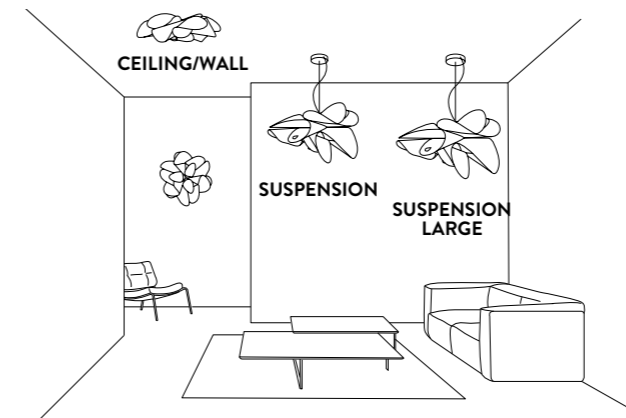

LA BELLE ÉTOILE / ÉTOILE ENTIRE COLLECTION