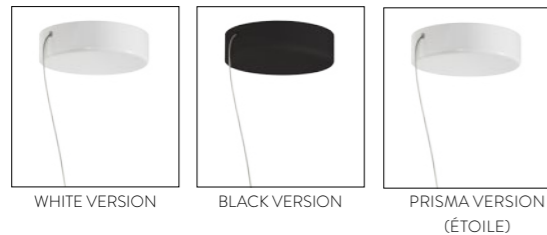

LA BELLE ÉTOILE

design by Adriano Rachele

Compendium page 172 / 292 / 436

PRODUCT / PRODOTTO	DIMENSIONS / MISURE	COLOUR/COLORE	CODE / CODICE
SUSPENSION LARGE LED: 21W - 110~240 Vac / 40Vdc - 2830 Lumen 2700 Kelvin (warm white) - CRI 90 Dimmable with: PWM, 0-10 Made of: Cristalflex® With: Patented Light Source with Magnetic System® Weight: net Kg 2,56 - gross Kg 7,8 Package: 100 x 81 x 49 cm		<input type="checkbox"/> WHITE <input type="checkbox"/> BLACK	ETOSL00WHT01T00LEDEU ETOSL00BLK01T00LEDEU
		ADDITIONAL DIMMING SYSTEM DALI, BLUETOOTH, CASAMBI, TRIAC UPON REQUEST	
SUSPENSION LED: 21W - 110~240 Vac / 40Vdc - 2830 Lumen 2700 Kelvin (warm white) - CRI 90 Dimmable with: PWM, 0-10 Made of: Cristalflex® With: Patented Light Source with Magnetic System® Weight: net Kg 2,6 - gross Kg 6 Package: 75 x 81 x h. 49 cm		<input type="checkbox"/> WHITE <input type="checkbox"/> BLACK	ETOSS00WHT01T00LEDEU ETOSS00BLK01T00LEDEU
		ADDITIONAL DIMMING SYSTEM DALI, BLUETOOTH, CASAMBI, TRIAC UPON REQUEST	
CEILING/WALL LED: 15W - 200~240 Vac / 40Vdc - 2150 Lumen 2700 Kelvin (warm white) - CRI 90 Dimmable with: Triac Trailing Edge Made of: Cristalflex® With: Patented Light Source with Magnetic System® Weight: net Kg 1,8 - gross Kg 4 Package: 80 x 80 x h. 30 cm		<input type="checkbox"/> WHITE <input type="checkbox"/> BLACK	ETOCS00WHT00000LEDEU ETOCS00BLK00000LEDEU
		ADDITIONAL DIMMING SYSTEM DALI, BLUETOOTH, CASAMBI, PWM 0/10-1/10 UPON REQUEST	

CANOPY DETAILS

LA BELLE ÉTOILE / ÉTOILE

LARGE: Ø14 cm x h. 3,2 cm (Ø 5-1/2" x h. 1-1/2")
MEDIUM: Ø14 cm x h. 3,2 cm (Ø 5-1/2" x h. 1-1/2")

6 m. cable kit also available for purchase after lamp order
 Kit Cavi da 6m acquistabile anche successivamente