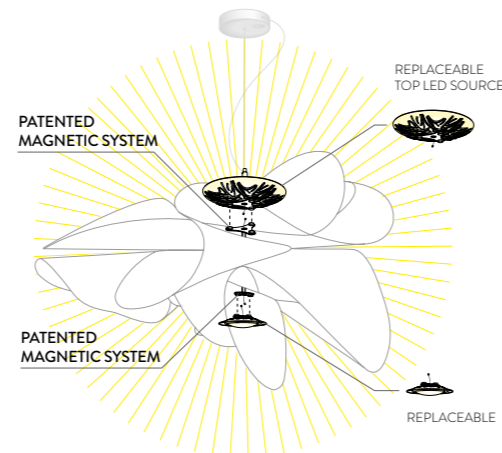

PATENTED MAGNETIC SYSTEM® LIGHT SOURCE