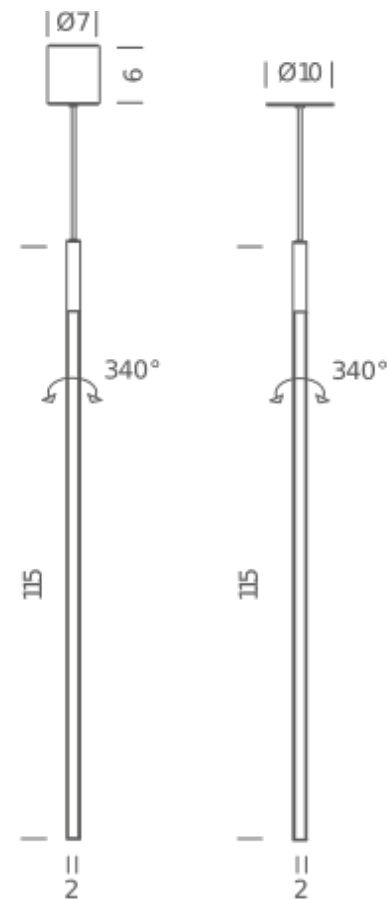

LED 2700K

LAMPING

Source	linear LED
Total power	12W
Emission	diffused orientable
Tension	110/240V
Color temperature	2700K
Luminous flux	475lm
Typ CRI	85
Energy class	A+
Materials	Aluminium + PC + ABS
Notes	cable length max 3m, orientable 360°, side emission

LED 3000K

LAMPING

Source	linear LED
Total power	12W
Emission	diffused orientable
Tension	110/240V
Color temperature	3000K
Luminous flux	475lm
Typ CRI	85
Energy class	A+
Materials	Aluminium + PC + ABS
Notes	cable length max 3m, orientable 360°, side emission

Codes

LIN LWW 59

Structure/Diffuser

white/white

PACKAGE

Package 01

Dimension: 15x20x130 cm / Gross weight: 2,7 kg

Certificazioni

LED RECESSED 2700K

LAMPING

Source	linear LED
Total power	19W
Emission	diffused orientable
Switching	dimmable 1-10V
Tension	110/240V
Color temperature	2700K
Luminous flux	1125lm
Typ CRI	85
Energy class	A+
Materials	Aluminium + PC + ABS
Notes	cable length max 3m, orientable 360°, recessed hole Ø8xHmin 4cm, side emission, DALI version on request