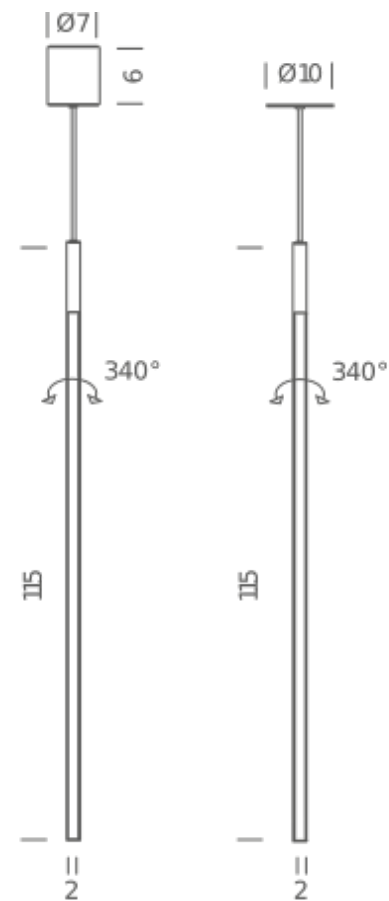

LED 2700K

LAMPING

Source	linear LED
Total power	12W
Emission	diffused orientable
Tension	110/240V
Color temperature	2700K
Luminous flux	475lm
Typ CRI	85
Energy class	A+
Materials	Aluminium + PC + ABS
Notes	cable length max 3m, orientable 360°, side emission

Codes

LIN LW2 59

Structure/Diffuser

white/white

PACKAGE

Package 01

Dimension: 15x20x130 cm / Gross weight: 2,7 kg

Certificazioni

LED 3000K

LAMPING

Source	linear LED
Total power	12W
Emission	diffused orientable
Tension	110/240V
Color temperature	3000K
Luminous flux	475lm
Typ CRI	85
Energy class	A+
Materials	Aluminium + PC + ABS
Notes	cable length max 3m, orientable 360°, side emission

Codes

LIN LWW 59

Structure/Diffuser

white/white

PACKAGE

Package 01

Dimension: 15x20x130 cm / Gross weight: 2,7 kg

Certificazioni