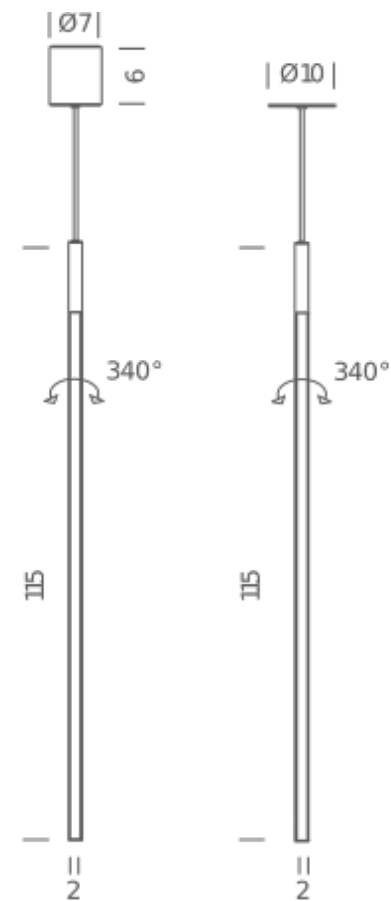

LED 2700K

LAMPING

Source	linear LED
Total power	12W
Emission	diffused orientable
Tension	110/240V
Color temperature	2700K
Luminous flux	475lm
Typ CRI	85
Energy class	A+
Materials	Aluminium + PC + ABS
Notes	cable length max 3m, orientable 360°, side emission

LED RECESSED 2700K

LAMPING

Source	linear LED
Total power	19W
Emission	diffused orientable
Switching	dimmable 1-10V
Tension	110/240V
Color temperature	2700K
Luminous flux	1125lm
Typ CRI	85
Energy class	A+
Materials	Aluminium + PC + ABS
Notes	cable length max 3m, orientable 360°, recessed hole Ø8xHmin 4cm, side emission, DALI version on request

Codes

LIN LW2 5A

Structure/Diffuser

white/white

PACKAGE

Package 01

Dimension: 15x20x130 cm / Gross weight: 2,7 kg

Certificazioni

LED RECESSED 3000K

LAMPING

Source	linear LED
Total power	19W
Emission	diffused orientable
Switching	dimnable 1-10V
Tension	110/240V
Color temperature	3000K
Luminous flux	1125lm
Typ CRI	85
Energy class	A+
Materials	Aluminium + PC + ABS
Notes	cable length max 3m, orientable 360°, recessed hole Ø8xHmin 4cm, side emission, DALI version on request