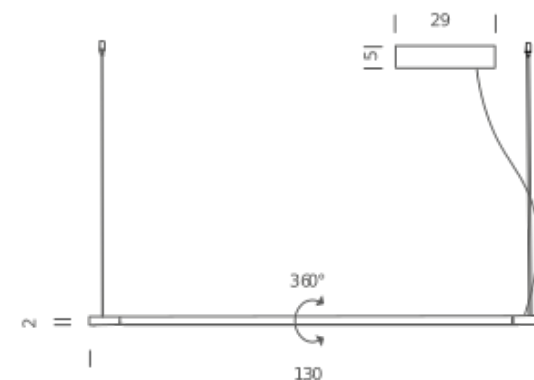

LAMPING

| | |
|-------------------|--|
| Source | linear LED |
| Total power | 33W |
| Emission | diffused orientable 360° |
| Switching | dimnable 1-10V |
| Tension | 110/240V |
| Color temperature | 2700K |
| Luminous flux | 1765lm |
| Typ CRI | 85 |
| Energy class | A+ |
| Materials | Aluminium + PC + ABS |
| Notes | metal cable length 3m, electric cable length max 3m, orientable 360°, DALI version on request |

Codes

LIN LW2 5E
LIN LN2 5E

Structure

white
black

PACKAGE

Package 01 Dimension: 65x18x23 cm / Gross weight: 2,5 kg
Package 02 Dimension: 175x5x5 cm / Gross weight: 1 kg

Certificazioni

L200 - 3000K

LAMPING

| | |
|-------------------|--|
| Source | linear LED |
| Total power | 33W |
| Emission | diffused orientable 360° |
| Switching | dimnable 1-10V |
| Tension | 110/240V |
| Color temperature | 3000K |
| Luminous flux | 1765lm |
| Typ CRI | 85 |
| Energy class | A+ |
| Materials | Aluminium + PC + ABS |
| Notes | metal cable length 3m, electric cable length max 3m, orientable 360°, DALI version on request |

Codes

- LIN LWW 5E
- LIN LNN 5E

Structure

- white
- black

PACKAGE

- | | |
|------------|---|
| Package 01 | Dimension: 65x18x23 cm / Gross weight: 2,5 kg |
| Package 02 | Dimension: 175x5x5 cm / Gross weight: 1 kg |