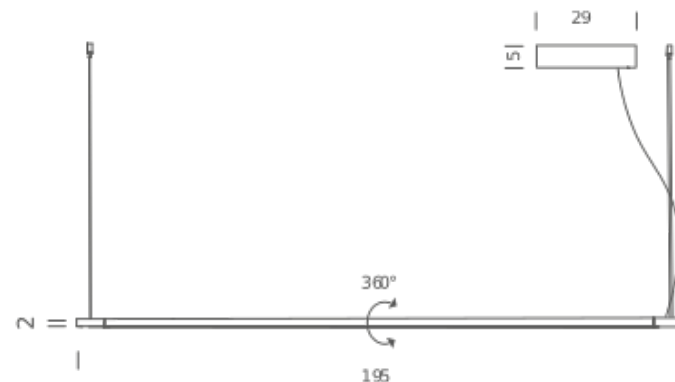

LAMPING

| | |
|-------------------|--|
| Source | linear LED |
| Total power | 33W |
| Emission | diffused orientable 360° |
| Switching | dimnable 1-10V |
| Tension | 110/240V |
| Color temperature | 2700K |
| Luminous flux | 1765lm |
| Typ CRI | 85 |
| Energy class | A+ |
| Materials | Aluminium + PC + ABS |
| Notes | metal cable length 3m, electric cable length max 3m, orientable 360°, DALI version on request |

Codes

LIN LW2 5E
LIN LN2 5E

Structure

white
black

PACKAGE

Package 01 Dimension: 65x18x23 cm / Gross weight: 2,5 kg
Package 02 Dimension: 175x5x5 cm / Gross weight: 1 kg

Certificazioni

L200 - 3000K

LAMPING

| | |
|-------------------|--|
| Source | linear LED |
| Total power | 33W |
| Emission | diffused orientable 360° |
| Switching | dimnable 1-10V |
| Tension | 110/240V |
| Color temperature | 3000K |
| Luminous flux | 1765lm |
| Typ CRI | 85 |
| Energy class | A+ |
| Materials | Aluminium + PC + ABS |
| Notes | metal cable length 3m, electric cable length max 3m, orientable 360°, DALI version on request |

Codes

- LIN LWW 5E
- LIN LNN 5E

Structure

- white
- black

PACKAGE

- | | |
|------------|---|
| Package 01 | Dimension: 65x18x23 cm / Gross weight: 2,5 kg |
| Package 02 | Dimension: 175x5x5 cm / Gross weight: 1 kg |