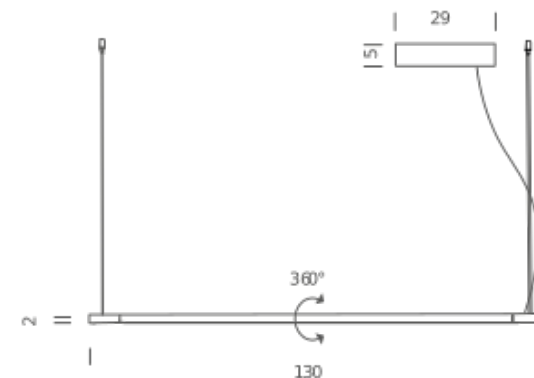

Codes

LIN LW2 5D
LIN LN2 5D

Structure

white
black

PACKAGE

Package 01 Dimension: 65x18x23 cm / Gross weight: 2,5 kg
Package 02 Dimension: 110x5x5 cm / Gross weight: 1 kg

Certificazioni

L130 - 3000K

LAMPING

| | |
|-------------------|--|
| Source | linear LED |
| Total power | 19W |
| Emission | diffused orientable 360° |
| Switching | dimmable 1-10V |
| Tension | 110/240V |
| Color temperature | 3000K |
| Luminous flux | 1125lm |
| Typ CRI | 85 |
| Energy class | A+ |
| Materials | Aluminium + PC + ABS |
| Notes | metal cable length 3m, electric cable length max 3m, orientable 360°, DALI version on request |

Codes

LIN LWW 5D
LIN LNN 5D

Structure

white
black

PACKAGE

Package 01 Dimension: 65x18x23 cm / Gross weight: 2,5 kg
Package 02 Dimension: 110x5x5 cm / Gross weight: 1 kg

Certificazioni

L200 - 2700K

LAMPING

| | |
|-------------------|--|
| Source | linear LED |
| Total power | 33W |
| Emission | diffused orientable 360° |
| Switching | dimnable 1-10V |
| Tension | 110/240V |
| Color temperature | 2700K |
| Luminous flux | 1765lm |
| Typ CRI | 85 |
| Energy class | A+ |
| Materials | Aluminium + PC + ABS |
| Notes | metal cable length 3m, electric cable length max 3m, orientable 360°, DALI version on request |