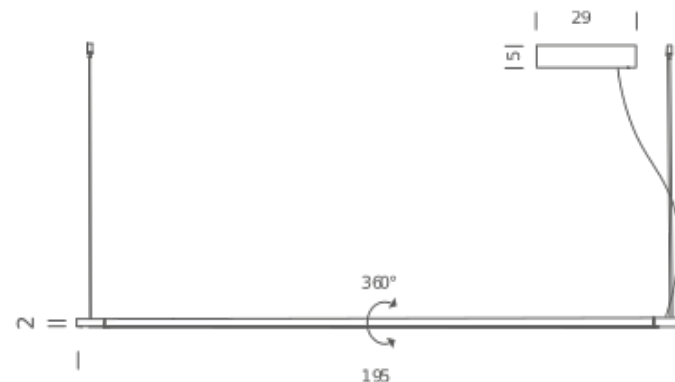

Codes

LIN LW2 5D
LIN LN2 5D

Structure

white
black

PACKAGE

Package 01 Dimension: 65x18x23 cm / Gross weight: 2,5 kg
Package 02 Dimension: 110x5x5 cm / Gross weight: 1 kg

Certificazioni

L130 - 3000K

LAMPING

| | |
|-------------------|--|
| Source | linear LED |
| Total power | 19W |
| Emission | diffused orientable 360° |
| Switching | dimmable 1-10V |
| Tension | 110/240V |
| Color temperature | 3000K |
| Luminous flux | 1125lm |
| Typ CRI | 85 |
| Energy class | A+ |
| Materials | Aluminium + PC + ABS |
| Notes | metal cable length 3m, electric cable length max 3m, orientable 360°, DALI version on request |

Codes

LIN LWW 5D
LIN LNN 5D

Structure

white
black

PACKAGE

Package 01 Dimension: 65x18x23 cm / Gross weight: 2,5 kg
Package 02 Dimension: 110x5x5 cm / Gross weight: 1 kg

Certificazioni

L200 - 2700K

Codes

- LIN LWW 5E
- LIN LNN 5E

Structure

- white
- black

PACKAGE

- | | |
|------------|---|
| Package 01 | Dimension: 65x18x23 cm / Gross weight: 2,5 kg |
| Package 02 | Dimension: 175x5x5 cm / Gross weight: 1 kg |