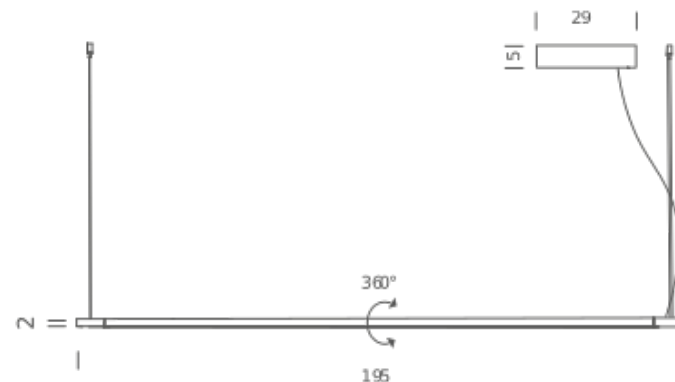

Codes

LIN LW2 5D
LIN LN2 5D

Structure

white
black

PACKAGE

Package 01 Dimension: 65x18x23 cm / Gross weight: 2,5 kg
Package 02 Dimension: 110x5x5 cm / Gross weight: 1 kg

Certificazioni

L130 - 3000K

LAMPING

| | |
|-------------------|--|
| Source | linear LED |
| Total power | 19W |
| Emission | diffused orientable 360° |
| Switching | dimmable 1-10V |
| Tension | 110/240V |
| Color temperature | 3000K |
| Luminous flux | 1125lm |
| Typ CRI | 85 |
| Energy class | A+ |
| Materials | Aluminium + PC + ABS |
| Notes | metal cable length 3m, electric cable length max 3m, orientable 360°, DALI version on request |

Codes

LIN LWW 5D
LIN LNN 5D

Structure

white
black

PACKAGE

Package 01 Dimension: 65x18x23 cm / Gross weight: 2,5 kg
Package 02 Dimension: 110x5x5 cm / Gross weight: 1 kg

Certificazioni

L200 - 2700K

LAMPING

| | |
|-------------------|--|
| Source | linear LED |
| Total power | 33W |
| Emission | diffused orientable 360° |
| Switching | dimnable 1-10V |
| Tension | 110/240V |
| Color temperature | 2700K |
| Luminous flux | 1765lm |
| Typ CRI | 85 |
| Energy class | A+ |
| Materials | Aluminium + PC + ABS |
| Notes | metal cable length 3m, electric cable length max 3m, orientable 360°, DALI version on request |