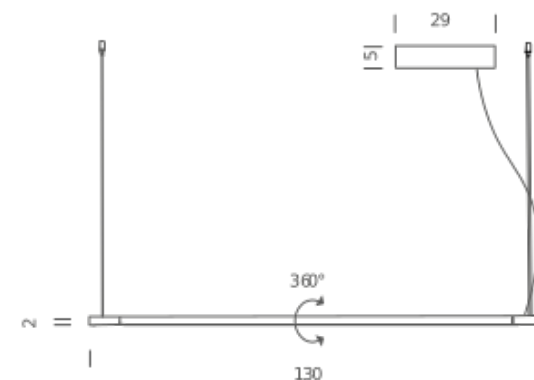

L130 - 2700K

LAMPING

| | |
|-------------------|--|
| Source | linear LED |
| Total power | 19W |
| Emission | diffused orientable 360° |
| Switching | dimnable 1-10V |
| Tension | 110/240V |
| Color temperature | 2700K |
| Luminous flux | 1125lm |
| Typ CRI | 85 |
| Energy class | A+ |
| Materials | Aluminium + PC + ABS |
| Notes | metal cable length 3m, electric cable length max 3m, orientable 360°, DALI version on request |

Codes

LIN LW2 5D
LIN LN2 5D

Structure

white
black

PACKAGE

Package 01 Dimension: 65x18x23 cm / Gross weight: 2,5 kg
Package 02 Dimension: 110x5x5 cm / Gross weight: 1 kg

Certificazioni

L130 - 3000K

LAMPING

| | |
|-------------------|--|
| Source | linear LED |
| Total power | 19W |
| Emission | diffused orientable 360° |
| Switching | dimmable 1-10V |
| Tension | 110/240V |
| Color temperature | 3000K |
| Luminous flux | 1125lm |
| Typ CRI | 85 |
| Energy class | A+ |
| Materials | Aluminium + PC + ABS |
| Notes | metal cable length 3m, electric cable length max 3m, orientable 360°, DALI version on request |

Codes

LIN LWW 5D
LIN LNN 5D

Structure

white
black

PACKAGE

Package 01 Dimension: 65x18x23 cm / Gross weight: 2,5 kg
Package 02 Dimension: 110x5x5 cm / Gross weight: 1 kg

Certificazioni

L200 - 2700K