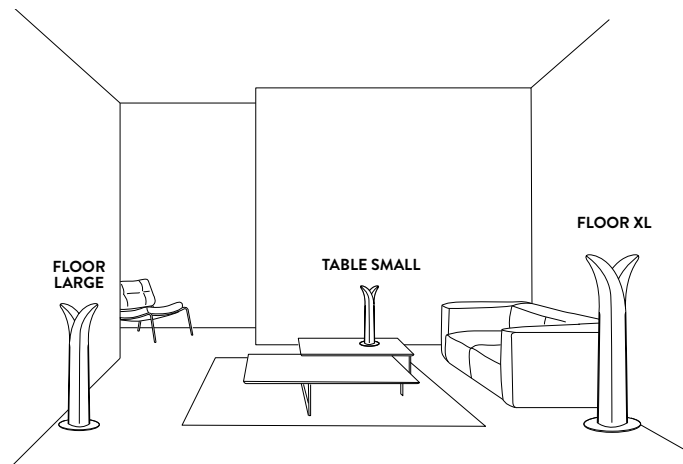

PRODUCT / PRODOTTO	DIMENSIONS / MISURE	COLOUR / COLORE	CODE / CODICE
FLOOR XL Bulbs E27: 3 X 12W LED Filament Made of: Opalflex® / Polycarbonate With: Stainless Steel base - profiles Weight: net Kg 4,4 - gross Kg 8,5 Package: 45 x 43 x h. 156 cm		☐ WHITE	PALFXLOWHT00000000EU
FLOOR LARGE Bulbs E27: 2 X 12W LED Filament Made of: Opalflex® / Polycarbonate With: Stainless Steel base - profiles Weight: net Kg 2,9 - gross Kg 5,4 Package: 35 x 36 x h. 122 cm		☐ WHITE	PALFLOOWHT00000000EU
TABLE SMALL Bulbs E14: 1 X 6W LED Filament Made of: Opalflex® / Polycarbonate With: Stainless Steel base - profiles Weight: net Kg 1,1 - gross Kg 2 Package: 20 x 21 x h. 62 cm		☐ WHITE	PALTS00WHT00000000EU

LAS PALMAS ENTIRE COLLECTION

FINISHES