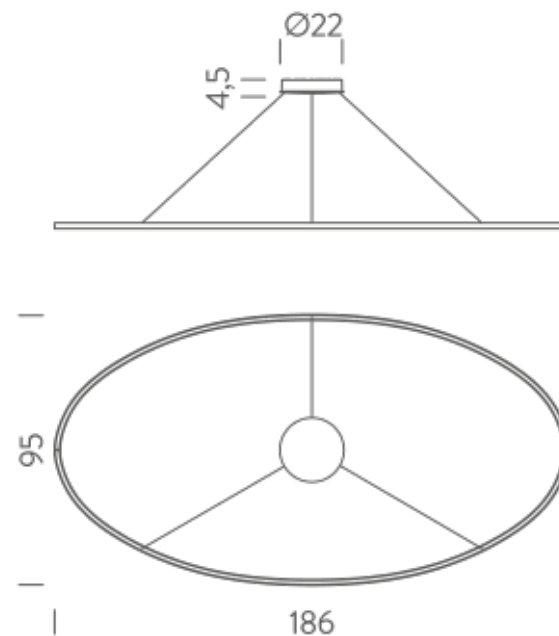

DOWNLIGHT 2700K

LAMPING

Source	linear LED
Total power	85W
Emission	diffused orientable
Switching	dimnable 1-10V
Tension	110/240V
Color temperature	2700K
Luminous flux	4425lm
Typ CRI	85
Energy class	A+
Materials	Aluminium
Notes	adjustable cable length from 2,5 to 0,4 m, DALI version on request

Codes

ELP LW2 59
ELP LN2 59
ELP LO2 59

Structure/Diffuser

white/white
black/white
gold painted/white

PACKAGE

Package 01

Dimension: 14x101x201 cm / Gross weight: 7,5 kg

Certificazioni

Codes

ELP LWW 59
ELP LNW 59
ELP LOW 59

Structure/Diffuser

white/white
black/white
gold painted/white

PACKAGE

Package 01 Dimension: 14x101x201 cm / Gross weight: 7,5 kg

Certificazioni

UPLIGHT 2700K

Codes

ELP LWW 58
ELP LNW 58
ELP LOW 58

Structure/Diffuser

white/white
black/white
gold painted/white

PACKAGE

Package 01 Dimension: 14x101x201 cm / Gross weight: 7,5 kg

Certificazioni