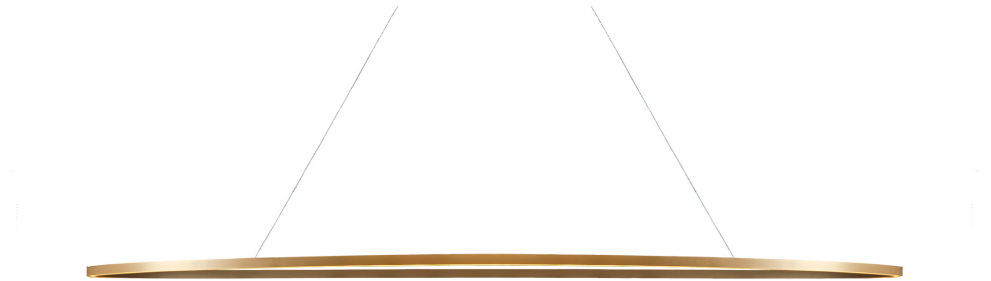

ELLISSE PENDANT MEGA

Federico Palazzari

Collection of LED pendants, floor/wall lamps available in different versions: major, minor, double, triple and mega provides a direct or indirect diffused light.

In extruded aluminum in different versions: matt lacquered in the finishes, white, black and gold painted.

Equipped with an opal diffuser.

The lamps are made using a proprietary extrusion coupling technology.

Ellisse Major is also available as floor or wall versions and is provided with a black marble base or a wall hook accessory.

DOWNLIGHT 2700K

LAMPING

Source	linear LED
Total power	85W
Emission	diffused orientable
Switching	dimnable 1-10V
Tension	110/240V
Color temperature	2700K
Luminous flux	4425lm
Typ CRI	85
Energy class	A+
Materials	Aluminium
Notes	adjustable cable length from 2,5 to 0,4 m, DALI version on request

Codes

ELP LW2 59
ELP LN2 59
ELP LO2 59

Structure/Diffuser

white/white
black/white
gold painted/white

PACKAGE

Package 01

Dimension: 14x101x201 cm / Gross weight: 7,5 kg

Certificazioni