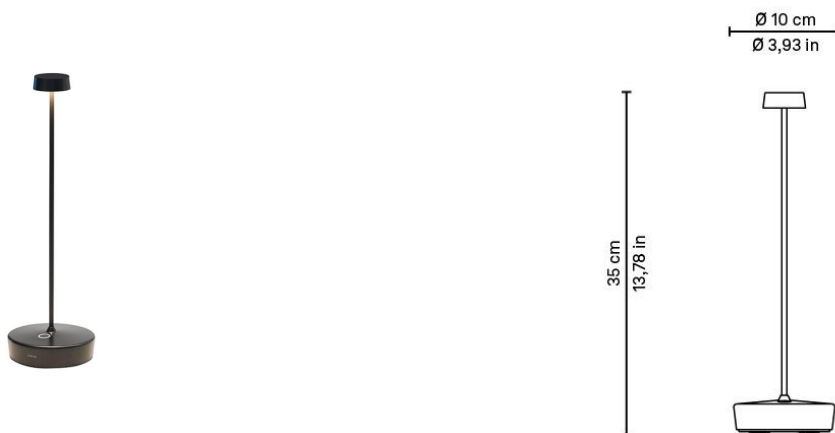

## SWAP

TABLE

# SWAP

TABLE

LAMPES A PORTER

Swap is a battery-operated, portable and rechargeable table lamp. It has a contact charging base and dimmer touch control. It can also be customised choosing from a range of glass lampshades or a fabric "handkerchief", which are attached to the top of the lamp with a suction cap.

## DIMENSIONS AND HOLES

Dimensions  $\varnothing$  10 cm x 35 cm /  $\varnothing$  3,9 x 13,8 in