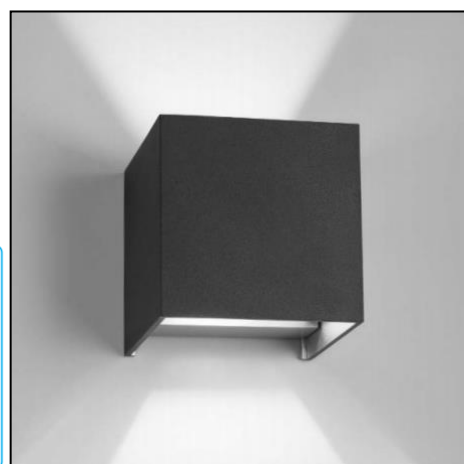

Technical specification

Expressive and discrete at the same time. Box is magic.
Let the light shine down as your modest friend,
or choose the Box where adjustable light can shine up and
downwards – making it a piece of art where you are the artist.

Technical data

Material	Aluminum
Colour	White, Aluminum, Black, Black/gold, Gold
Light Source	LED. Average lifetime 50.000 hrs.
Voltage	230-240 V
Control gear	Electronic
Color temperature	3000K
CRI (Ra)	80>

NOTE:

5 years warranty on LED light source and driver.

*Gold colour recommended for indoor use only.

Adjustable light - up and downwards

BOX MINI

CODE	MEASURE mm	LIGHT SOURCE	LUMINAIRE LUMEN	MOUNTING
261045 White	L76XH76XD76	LED 2X2W/360 lm	Kommer senere...	Wall
261046 Black	L76XH76XD76	LED 2X2W/360 lm	Kommer senere...	Wall
261047 Aluminum	L76XH76XD76	LED 2X2W/360 lm	Kommer senere...	Wall
261048 Black/gold*	L76XH76XD76	LED 2X2W/360 lm	Kommer senere...	Wall
261049 Gold*	L76XH76XD76	LED 2X2W/360 lm	Kommer senere...	Wall