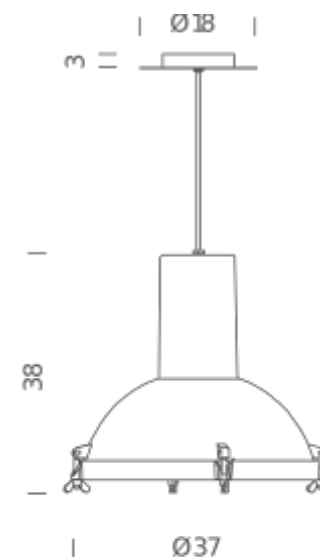

LED/HALO/FLUO IP30

LAMPING

Source	E27
Total power	150W
Emission	direct, spot
Switching	dimnable, according to bulb
Tension	230V
IP class	30
Materials	aluminium
Notes	cable length 3m, orientable
Net lamp weight	5,5 kg

Codes

PRJ EDW 51
PRJ EWS 51
PRJ EMS 51

Structure/Diffuser

night blue/sanded
white sand/sanded
moka/sanded

PACKAGE

Package 01

Dimension: 50x50x50 cm / Gross weight: 7 kg

Certificazioni