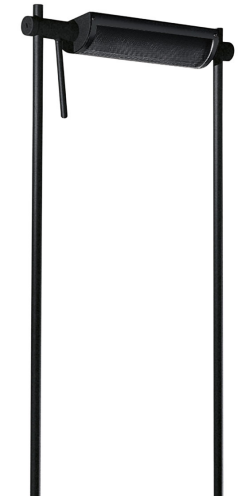

LOGO FLOOR

Mario Barbaglia

Floor, wall and ceiling LED and halogen lamps with adjustable head, in aluminium and printed ABS. In the LED version the perforated reflector is painted in black. Available in black. Widespread adjustable light, dimmable.

HALO

LAMPING

Source	R7s (114mm)
Total power	250W
Emission	orientable, 140°
Switching	dimmable
Tension	230V
Materials	metal + plastic
Notes	orientable 140°, dimmer on cable, cable length 2,3m
Net lamp weight	8,7 kg

Codes

LOG KNN 25

Structure/Diffuser

black/black

PACKAGE

Package 01	Dimension: 25x40x8 cm / Gross weight: 7 kg
Package 02	Dimension: 31x17x198 cm / Gross weight: 4,7 kg

Certificazioni

LED

LAMPING

Source	LED board
Total power	16W
Emission	orientable, 140°
Switching	dimmable
Tension	230V
Color temperature	2700K
Luminous flux	1380lm (source luminous flux)
Typ CRI	85
Energy class	A+
Materials	metal + plastic
Notes	orientable 140°, dimmer on cable, cable length 3m
Net lamp weight	7,3 kg