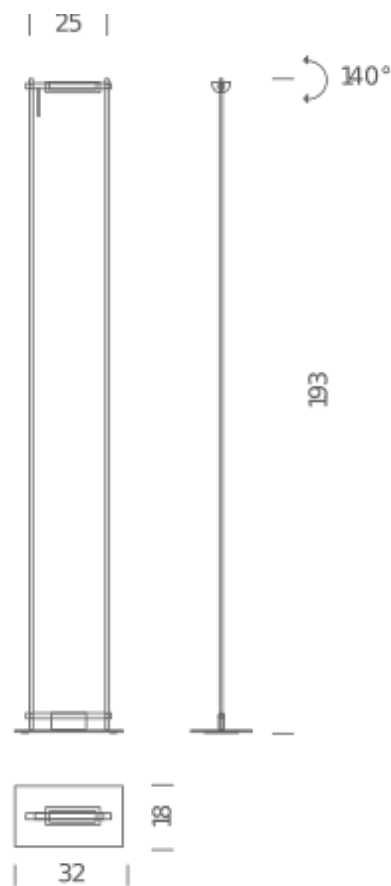

HALO

LAMPING

Source	R7s (114mm)
Total power	250W
Emission	orientable, 140°
Switching	dimmable
Tension	230V
Materials	metal + plastic
Notes	orientable 140°, dimmer on cable, cable length 2,3m
Net lamp weight	8,7 kg

Codes

LOG KNN 25

Structure/Diffuser

black/black

PACKAGE

Package 01	Dimension: 25x40x8 cm / Gross weight: 7 kg
Package 02	Dimension: 31x17x198 cm / Gross weight: 4,7 kg

Certificazioni

LED

LAMPING

Source	LED board
Total power	16W
Emission	orientable, 140°
Switching	dimmable
Tension	230V
Color temperature	2700K
Luminous flux	1380lm (source luminous flux)
Typ CRI	85
Energy class	A+
Materials	metal + plastic
Notes	orientable 140°, dimmer on cable, cable length 3m
Net lamp weight	7,3 kg

Dimension: 31x17x198 cm / Gross weight: 3,2 kg

Certificazioni