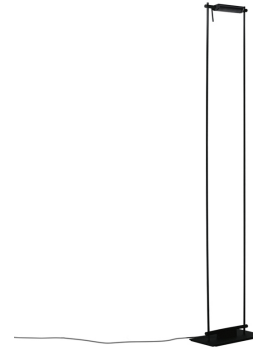

LOGO FLOOR

Mario Barbaglia

Floor, wall and ceiling LED and halogen lamps with adjustable head, in aluminium and printed ABS. In the LED version the perforated reflector is painted in black. Available in black. Widespread adjustable light, dimmable.

HALO

LAMPING

Source	R7s (114mm)
Total power	250W
Emission	orientable, 140°
Switching	dimmable
Tension	230V
Materials	metal + plastic
Notes	orientable 140°, dimmer on cable, cable length 2,3m
Net lamp weight	8,7 kg

Codes

LOG KNN 25

Structure/Diffuser

black/black

PACKAGE

Package 01	Dimension: 25x40x8 cm / Gross weight: 7 kg
Package 02	Dimension: 31x17x198 cm / Gross weight: 4,7 kg

Certificazioni

LED

Codes

LOG LNN 21

Structure/Diffuser

black/black

PACKAGE

Package 01

Dimension: 25x40x8 cm / Gross weight: 7 kg

Package 02