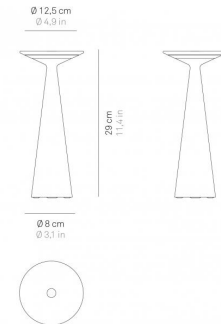

DAMA

TABLE

zafferano

LAMPES A PORTER

LED dimmable

IP54

Dama pro is a battery-operated portable and rechargeable table lamp. It is equipped with: contact charging base, dimmer touch control and a light colour temperature selection function, 2700 or 3000K (dynamic white). Available also with a USB-a port for charging mobile devices.

Accessories:

- Multi-contact charging base (max 6 pc) - LD0350RP
- Multi-socket USB charger (8xUSB) - LD0340RA
- Replacement battery pack BAT04703706701900

CODE	COLOR
LD0610B3	White
LD0610N3	Black

DIMENSIONS AND HOLES

dimensions

Ø 12,5 x h 29,1 cm / Ø 4,9 x h 11,4 in

ILLUMINOTECHNICAL SPECIFICATIONS

Source	LED
type	SMD
total watt	2,2 W
Lumen lamp	166 - 178 lm
Colour temperature	2700 - 3000 K
CRI	>80
Lamp life	about 450 charges

ILLUMINOTECHNICAL SPECIFICATIONS

Battery life	12h
Driver	included
Voltage	220-240 V
Frequency	50-60 Hz
battery	lithium battery (18650/2200mAh*2) INCLUDED - REPLACEABLE