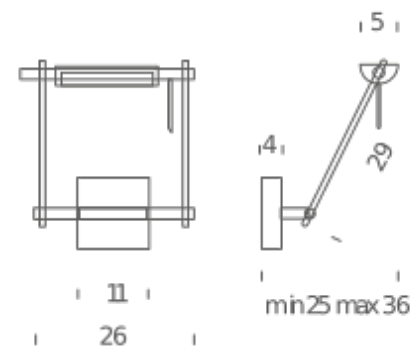

HALO

LAMPING

Source	R7s QT-DE (114mm)
Total power	250W
Emission	orientable 140°
Switching	dimnable
Tension	230V
Materials	metal + plastic
Notes	orientable 140°
Net lamp weight	0,9 kg

Codes

LOG KNN 31

Structure/Diffuser

black/black

PACKAGE

Package 01

Dimension: 34x13x39 cm / Gross weight: 1,4 kg

Certificazioni