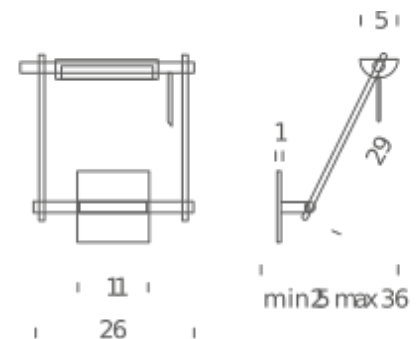

HALO

LAMPING

Source	R7s QT-DE (114mm)
Total power	250W
Emission	orientable 140°
Switching	dimnable
Tension	230V
Materials	metal + plastic
Notes	orientable 140°
Net lamp weight	0,9 kg

Codes

LOG KNN 31

Structure/Diffuser

black/black

PACKAGE

Package 01

Dimension: 34x13x39 cm / Gross weight: 1,4 kg

Certificazioni