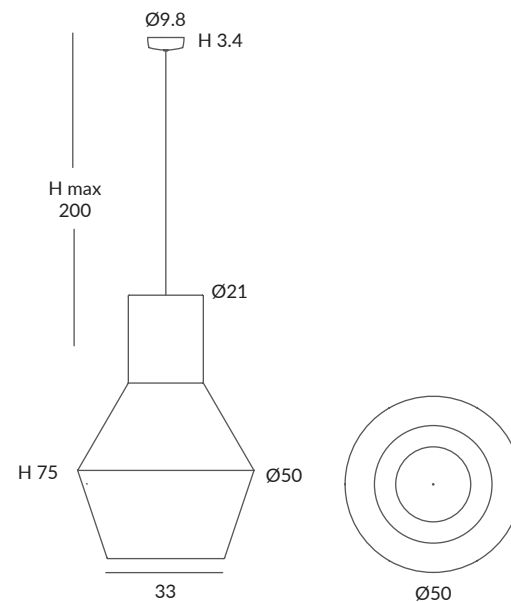

TINA

A model of handmade braided cord on a metallic structure, inspired in clay jars. The light is sieved through the two layers of cord, illuminating any type of space.

TINA colgantes / TINA suspensions

REF. 29840/30
REF. OD29840/30

COLGANTE / SUSPENSION
IP20 (29840/30) o **IP64** (OD29840/30)

MATERIAL
Metal y cuerda / *Metal and cord*

ACABADO / FINISH
Florón: blanco mate, negro mate, cromo o níquel satinado
Canopy: matt white, matt black, chrome or satin nickel
Estructura: negra (excepto para cuerda blanca)
Structure: black (except for white cord)
Cuerda: ver colores estándar
Cord: see standard colors

INSTALACIÓN / INSTALLATION
- E27 LED 1x15W Ø6cm 

REF. 29840/50
REF. OD29840/50

COLGANTE / SUSPENSION
IP20 (29840/50) o **IP64** (OD29840/50)

MATERIAL
Metal y cuerda / *Metal and cord*

ACABADO / FINISH
Florón: blanco mate, negro mate, cromo o níquel satinado
Canopy: matt white, matt black, chrome or satin nickel
Estructura: negra (excepto para cuerda blanca)
Structure: black (except for white cord)
Cuerda: ver colores estándar
Cord: see standard colors

INSTALACIÓN / INSTALLATION
- E27 LED 1x15W Ø6cm 
- E27 LED 1x20W Ø12cm 

© dim Casambi

Bombillas NO incluidas / *Light bulbs NOT included*
Archivos 3D y ficheros fotométricos disponibles / *3D and photometric files available*