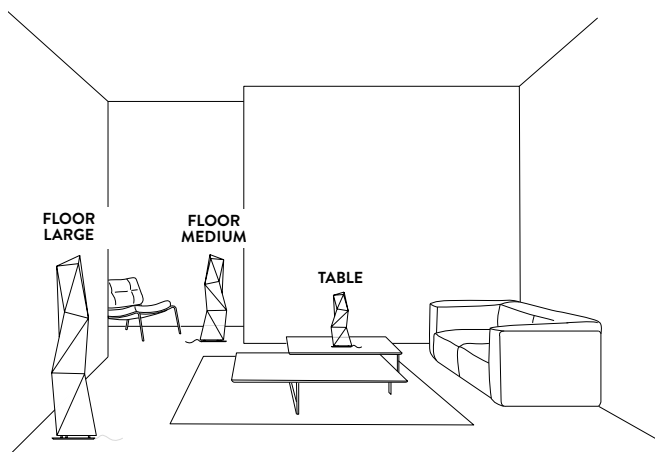

PRODUCT / PRODOTTO	DIMENSIONS / MISURE	COLOUR/COLORE	CODE / CODICE
FLOOR LARGE Bulbs E27: 1 X 12W LED Filament Made of: Opalflex® With: Aluminium base Weight: net Kg 2,56 - gross Kg 3,8 Package: 33 x 28 x h. 121 cm		☐ WHITE	DIAFL00WHT00000000EU
FLOOR MEDIUM Bulbs E27: 1 X 12W LED Filament Made of: Opalflex® With: Aluminium base Weight: net Kg 1,29 - gross Kg 1,63 Package: 24 x 24 x h. 75 cm		☐ WHITE	DIATM00WHT00000000EU
TABLE SMALL Bulbs E14: 1 X 6W LED Filament Made of: Opalflex® With: Aluminium base Weight: net Kg 0,58 - gross Kg 0,6 Package: 21 x 22 x h. 47 cm		☐ WHITE	DIATS00WHT00000000EU

DIAMOND ENTIRE COLLECTION

FINISHES