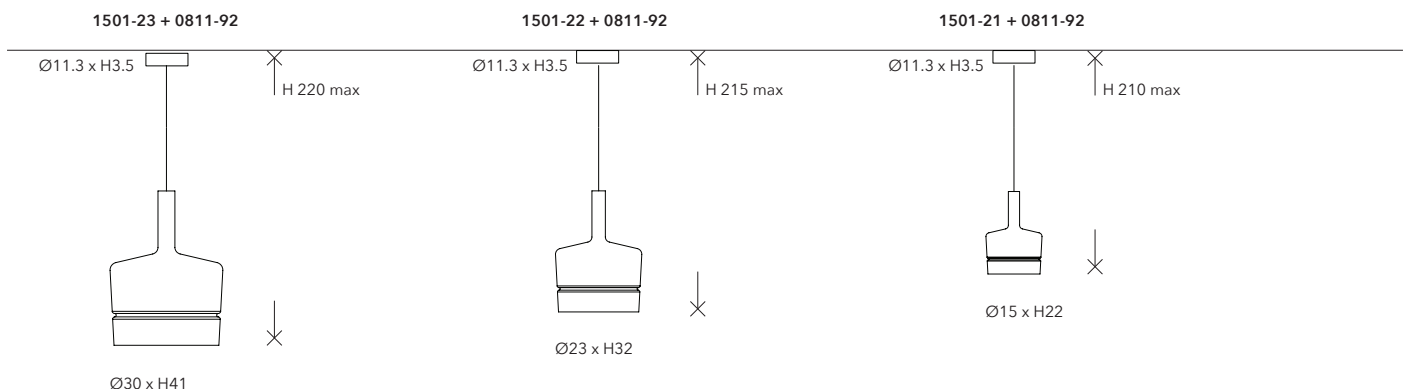

TECHNICAL SHEET

1501-23 LARGE

Mounting: Sospensione / Suspension
Environment: Indoor - IP20
Materials: Cemento - Vetro / Concrete - Glass
Voltage: 220-240V 50/60Hz
Source: LED 20W - CRI=90
Color Temperature: 3000K
Lumen: 777 lm
Lighting Control: Dimmerabile taglio di fase /
Dimmable phase cut

Cable RAL: 7013

1501-22 MEDIUM

Mounting: Sospensione / Suspension
Environment: Indoor - IP20
Materials: Cemento - Vetro / Concrete - Glass
Voltage: 220-240V 50/60Hz
Source: LED 15W - CRI=90
Color Temperature: 3000K
Lumen: 570 lm
Lighting Control: Dimmerabile taglio di fase /
Dimmable phase cut

Cable RAL: 7013

1501-20 MINI

Mounting: Sospensione / Suspension
Environment: Indoor - IP20
Materials: Cemento - Vetro / Concrete - Glass
Voltage: 220-240V 50/60Hz
Source: LED 8W - CRI=90
Color Temperature: 3000K
Lumen: 260 lm
Lighting Control: Dimmerabile taglio di fase /
Dimmable phase cut

Cable RAL: 7013

Rosoni / Canopies

0811-92 CANOPY TYPE A

Mounting: A soffitto / Ceiling
Environment: Indoor - IP20
Materials: Metallo / Metal
Voltage: 220-240V 50/60Hz
Lighting Control: on-off / dimmable DALI

0811-93 CANOPY TYPE A RECESSED

Mounting: Incasso / Recessed
Environment: Indoor - IP20
Materials: Metallo / Metal
Voltage: 220-240V 50/60Hz

lampade installabili su pistre type A /
lamps installable on plates type A