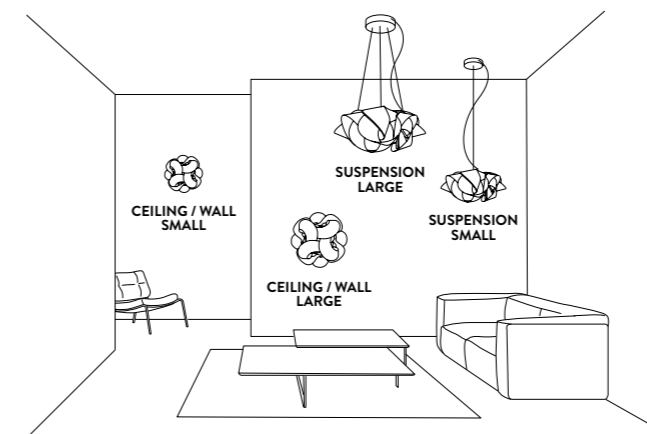

PRODUCT / PRODOTTO	DIMENSIONS / MISURE	COLOUR/COLORE	CODE / CODICE
CEILING/WALL LARGE Bulbs E27: 5 X 12W LED Filament Dimmable with: Dimmable bulbs Made of: Lentiflex® With: Magnetic System® Weight: net Kg 3 - gross Kg 5,8 Package: 62 x 64 x h. 34 cm	LIGHT SOURCE: BOTTOM VIEW	☐ PRISMA	FABCL00PRS000000000EU
CEILING/WALL Bulbs E27: 3 X 12W LED Filament Dimmable with: Dimmable bulbs Made of: Lentiflex® With: Magnetic System® Weight: net Kg 1,5 - gross Kg 3,15 Package: 57 x 58 x h. 30 cm	LIGHT SOURCE: BOTTOM VIEW	☐ PRISMA	FABCM00PRS000000000EU

CANOPY DETAILS

FABULA SUSPENSION

LARGE: Ø 14 cm x h. 3 cm (Ø 5-1/2" x h. 1")

SMALL: Ø 12 cm x h. 3,2 cm (Ø 4-3/4" x h. 1-1/4")

6m. cable kit must be ordered with lamp purchase

Kit Cavi da 6m da richiedere tassativamente in fase di ordine

Kit di installazione multipla su richiesta

Multiple installation kit on request

FABULA ENTIRE COLLECTION

FINISHES