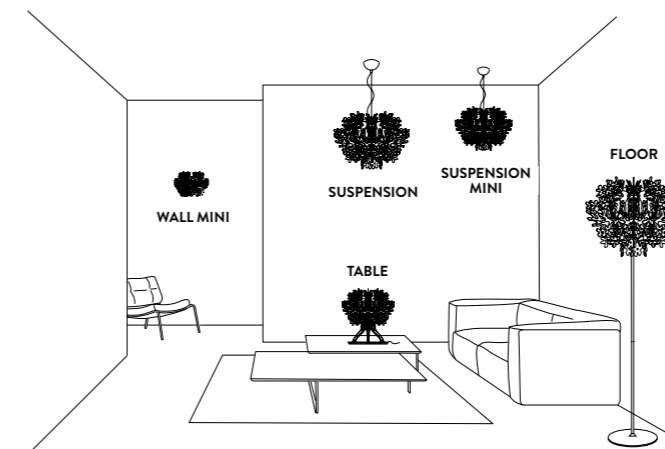

CANOPY DETAILS

FIGRELLA SUSPENSION

LARGE: Ø 12 cm x h. 6 cm (Ø 4-3/4" x h. 2-1/4")

MINI: Ø 10 cm x h. 5,5 cm (Ø 4" x h. 2")

6m. cable kit must be ordered with lamp purchase
Kit Cavi da 6m da richiedere tassativamente in fase di ordine

Kit di installazione multipla su richiesta
Multiple installation kit on request

PRODUCT / PRODOTTO	DIMENSIONS / MISURE	COLOUR / COLORE	CODE / CODICE
FIGRELLINA TABLE Bulbs E14: 1X 6W LED Filament Made of: Opalflex® / Cristalflex® Goldflex® / Steelflex® / Copperflex® With: Base matching colour Weight: net Kg 1 - gross Kg 1,5 Package: 39 x 34 x h. 38 cm		☐ WHITE ☐ GOLD ☐ SILVER ☐ COPPER	FIOTS00WHT00000000EU FIOTS00GLD00000000EU FIOTS00SLV00000000EU FIOTS00CPP00000000EU

FIGRELLA ENTIRE COLLECTION