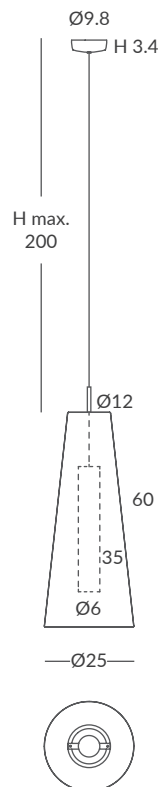

SAVINA colgantes / SAVINA suspensions

REF.
29810/25

COLGANTE / SUSPENSION
IP20

MATERIAL
Metal y cuerda / Metal and cord

ACABADO / FINISH

Florón: blanco mate, negro mate,
cromo o níquel satinado

Canopy: matt white, matt black,
chrome or satin nickel

Estructura: negra (excepto para cuerda blanca)
Structure: black (except for white cord)

Cuerda: ver colores estándar
Cord: see standard colors

Foco: negro mate
Spotlight: matt black

INSTALACIÓN / INSTALLATION

- 1 x GU10 LED 8W Ø5cm

REF.
29810/35

COLGANTE / SUSPENSION
IP20

MATERIAL
Metal y cuerda / Metal and cord

ACABADO / FINISH

Florón: blanco mate, negro mate,
cromo o níquel satinado

Canopy: matt white, matt black,
chrome or satin nickel

Estructura: negra (excepto para cuerda blanca)
Structure: black (except for white cord)

Cuerda: ver colores estándar
Cord: see standard colors

Foco: negro mate
Spotlight: matt black