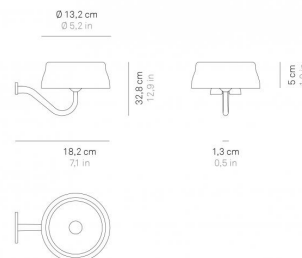

IP65

Sister Light wall lamp is a battery-operated portable and rechargeable lamp. It is equipped with an electronic control system monitors the remaining autonomy and ensures constant luminous flux until the battery runs out. A customisable multifunctional touch control menu allows you to adjust the light colour temperature to 2700-3350-4000K (dynamic white) and to set or exclude the 4-step dimmer function. The top of the lamp, magnetized on the stem (convertible to mechanical fixing), can be detached to become an emergency light.

CODE	COLOR	
LD0308R3	Anodized copper	
LD0308V3	Anodized green	

DIMENSIONS AND HOLES	
Dimensions	18 - h 9,8 cm / 7 - h 3,9 in

ILLUMINOTECHNICAL SPECIFICATIONS	
Source	LED
Type	SMD
Power LED	3W
Lumen lamp	250 lm - 260 lm - 270 lm
Colour temperaturr	2700K - 3350K - 4000K
CRI	90
Dimmer	dimmer a 4 step (100%-60%-30%-6%)
Lamp life	about 450 refills